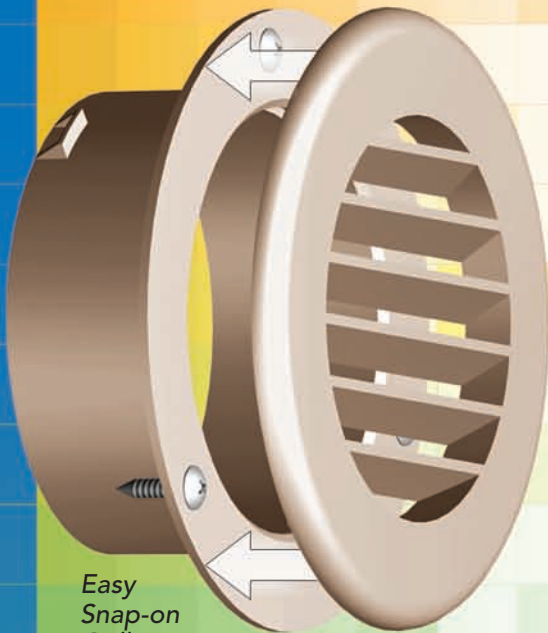

NEW! FROM B&B MOLDERS

ThermoVent

4" Ducted Vent

B&B's NEW, ThermoVents are designed with a smooth, sleek grill to complement the latest trends in interior design. ThermoVents are available in four standard colors. Contact your B&B Molders Sales Representative today for more information.

Features Include:

- Hides screws for clean appearance
- Smooth contemporary design
- 360° rotation
- Fits 2" or 4" flex duct
- Optimum "free air"
- Competitive pricing

ThermoVent 4" Ducted Vent

SIZE	Polar White	Black	Tan*	Oak
4" - No Damper	HV4PW	HV4BK	HV4TN	HV4OAK
4" - Dampered	HV4DPW	HV4DBK	HV4DTN	HV4DOAK
2" - No Damper	HV2PW	HV2BK	HV2TN	HV2OAK

*same as floor register

Easy Snap-on Grill