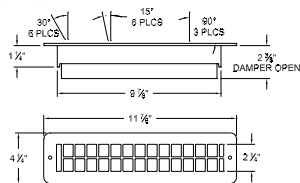

ISO 9001 CERTIFIED

www.bandbmolders.com

58471 Fir Road, Mishawaka, IN 46544

Phone: 574-259-7838

Fax: 574-259-7939

UNDAMPED REGISTER

PART ID	CUTOUT DIMENSION		OUTSIDE DIMENSION		COLOR
	Width	Depth	Width	Depth	
288 86 A CR	2 3/8"	10"	4 1/4"	11 7/8"	Carmel
288 86 A PW	2 3/8"	10"	4 1/4"	11 7/8"	Polar White
288 86 A TN	2 3/8"	10"	4 1/4"	11 7/8"	Tan
288 86 A BRED	2 3/8"	10"	4 1/4"	11 7/8"	Brown

Carton Quantities: 80 Carton Weight: 27 lbs.

DAMPED REGISTER

PART ID	CUTOUT DIMENSION		OUTSIDE DIMENSION		COLOR
	Width	Depth	Width	Depth	
288 86 AB CR	2 3/8"	10"	4 1/4"	11 7/8"	Carmel
288 86 AB PW	2 3/8"	10"	4 1/4"	11 7/8"	Polar White
288 86 AB TN	2 3/8"	10"	4 1/4"	11 7/8"	Tan
288 86 AB BRED	2 3/8"	10"	4 1/4"	11 7/8"	Brown