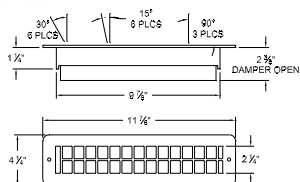

ISO 9001 CERTIFIED

www.bandbmolders.com

58471 Fir Road, Mishawaka, IN 46544

Phone: 574-259-7838

Fax: 574-259-7939

UNDAMPED REGISTER

PART ID	CUTOUT DIMENSION		OUTSIDE DIMENSION		COLOR
	Width	Depth	Width	Depth	
288 86 A CR	2 3/8"	10"	4 1/4"	11 7/8"	Carmel
288 86 A PW	2 3/8"	10"	4 1/4"	11 7/8"	Polar White
288 86 A TN	2 3/8"	10"	4 1/4"	11 7/8"	Tan
288 86 A BRED	2 3/8"	10"	4 1/4"	11 7/8"	Brown

Carton Quantities: 80 Carton Weight: 27 lbs.

DAMPED REGISTER

PART ID	CUTOUT DIMENSION		OUTSIDE DIMENSION		COLOR
	Width	Depth	Width	Depth	
288 86 AB CR	2 3/8"	10"	4 1/4"	11 7/8"	Carmel
288 86 AB PW	2 3/8"	10"	4 1/4"	11 7/8"	Polar White
288 86 AB TN	2 3/8"	10"	4 1/4"	11 7/8"	Tan
288 86 AB BRED	2 3/8"	10"	4 1/4"	11 7/8"	Brown