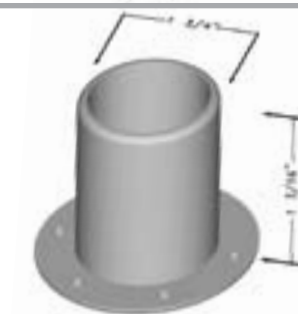

GROMMETS

| PART ID | PART DESCRIPTION    | OUTSIDE DIMENSION | INSIDE DIMENSION | QUANTITY | WEIGHT |
|---------|---------------------|-------------------|------------------|----------|--------|
| 143     | 1/2" Pipe Grommet   | 2 3/4"            | 7/8"             | 600      | 15     |
| 143 A   | 1/2" Pipe Grommet   | 2 3/4"            | 5/8"             | 600      | 15     |
| 144 A   | 1 1/4" Pipe Grommet | 3 7/8"            | 1 5/8"           | 500      | 20     |
| 144 B   | 1 1/2" Pipe Grommet | 3 7/8"            | 1 7/8"           | 400      | 15     |
| 145     | 2" Pipe Grommet     | 4 1/4"            | 2 3/8"           | 400      | 18     |
| 146     | 3" Pipe Grommet     | 6 7/8"            | 3 1/2"           | 400      | 26     |
| 174     | 3/4" Pipe Grommet   | 2 3/4"            | 1"               | 700      | 14     |

GROMMETS

| PART ID | PART DESCRIPTION                        | QUANTITY | WEIGHT |
|---------|---|----------|--------|
| 145 A   | 2" Pipe Grommet w/ 5/8" Dual Pipe Holes | 300      | 25     |

| PART ID | PART DESCRIPTION                  | QUANTITY | WEIGHT |
|---------|-----------------------------------|----------|--------|
| 269 A   | 1 3/8" Short Wire Harness Grommet | 700      | 27     |

| PART ID | PART DESCRIPTION                 | QUANTITY | WEIGHT |
|---------|----------------------------------|----------|--------|
| 269     | 1 3/8" Long Wire Harness Grommet | 350      | 25     |

| PART ID | PART DESCRIPTION  | QUANTITY | WEIGHT |
|---------|-------------------|----------|--------|
| 128     | 3/8" Pipe Grommet | 1000     | 45     |