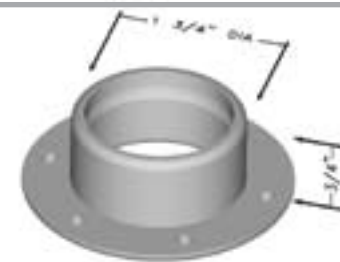

GROMMETS

| PART ID | PART DESCRIPTION    | OUTSIDE DIMENSION | INSIDE DIMENSION | QUANTITY | WEIGHT |
|---------|---------------------|-------------------|------------------|----------|--------|
| 143     | 1/2" Pipe Grommet   | 2 3/4"            | 7/8"             | 600      | 15     |
| 143 A   | 1/2" Pipe Grommet   | 2 3/4"            | 5/8"             | 600      | 15     |
| 144 A   | 1 1/4" Pipe Grommet | 3 7/8"            | 1 5/8"           | 500      | 20     |
| 144 B   | 1 1/2" Pipe Grommet | 3 7/8"            | 1 7/8"           | 400      | 15     |
| 145     | 2" Pipe Grommet     | 4 1/4"            | 2 3/8"           | 400      | 18     |
| 146     | 3" Pipe Grommet     | 6 7/8"            | 3 1/2"           | 400      | 26     |
| 174     | 3/4" Pipe Grommet   | 2 3/4"            | 1"               | 700      | 14     |

GROMMETS

| PART ID | PART DESCRIPTION                        | QUANTITY | WEIGHT |
|---------|---|----------|--------|
| 145 A   | 2" Pipe Grommet w/ 5/8" Dual Pipe Holes | 300      | 25     |

| PART ID | PART DESCRIPTION                  | QUANTITY | WEIGHT |
|---------|-----------------------------------|----------|--------|
| 269 A   | 1 3/8" Short Wire Harness Grommet | 700      | 27     |

| PART ID | PART DESCRIPTION                 | QUANTITY | WEIGHT |
|---------|----------------------------------|----------|--------|
| 269     | 1 3/8" Long Wire Harness Grommet | 350      | 25     |