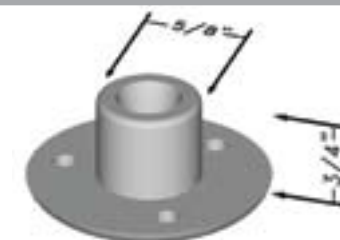

GROMMETS

| PART ID | PART DESCRIPTION    | OUTSIDE DIMENSION | INSIDE DIMENSION | QUANTITY | WEIGHT |
|---------|---------------------|-------------------|------------------|----------|--------|
| 143     | 1/2" Pipe Grommet   | 2 3/4"            | 7/8"             | 600      | 15     |
| 143 A   | 1/2" Pipe Grommet   | 2 3/4"            | 5/8"             | 600      | 15     |
| 144 A   | 1 1/4" Pipe Grommet | 3 7/8"            | 1 5/8"           | 500      | 20     |
| 144 B   | 1 1/2" Pipe Grommet | 3 7/8"            | 1 7/8"           | 400      | 15     |
| 145     | 2" Pipe Grommet     | 4 1/4"            | 2 3/8"           | 400      | 18     |
| 146     | 3" Pipe Grommet     | 6 7/8"            | 3 1/2"           | 400      | 26     |
| 174     | 3/4" Pipe Grommet   | 2 3/4"            | 1"               | 700      | 14     |

GROMMETS

| PART ID | PART DESCRIPTION                        | QUANTITY | WEIGHT |
|---------|---|----------|--------|
| 145 A   | 2" Pipe Grommet w/ 5/8" Dual Pipe Holes | 300      | 25     |

| PART ID | PART DESCRIPTION                  | QUANTITY | WEIGHT |
|---------|-----------------------------------|----------|--------|
| 269 A   | 1 3/8" Short Wire Harness Grommet | 700      | 27     |

| PART ID | PART DESCRIPTION                 | QUANTITY | WEIGHT |
|---------|----------------------------------|----------|--------|
| 269     | 1 3/8" Long Wire Harness Grommet | 350      | 25     |