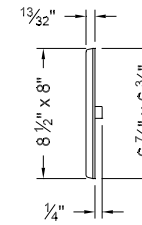

### FLUSH MOUNT FUEL HATCH

PART ID	LOCK STYLE	LABELING	CUTOUT DIMENSION	OUTSIDE DIMENSION
NBFG2	Key Lock	Pad Print	9 1/2" H x 8" W	10 7/16" H x 11 7/16" W
NBF02	Key Lock	None	9 1/2" H x 8" W	10 7/16" H x 11 7/16" W

### FUEL HATCH

PART ID	LOCK STYLE	LABELING	CUTOUT DIMENSION	OUTSIDE DIMENSION
911G2	Key Lock	Pad Print	6 7/8" H x 6 3/8" W	8 1/2" H x 8" W
91DG2	Thumb Lock	Pad Print	6 7/8" H x 6 3/8" W	8 1/2" H x 8" W
91102	Key Lock	None	6 7/8" H x 6 3/8" W	8 1/2" H x 8" W
91D02	Thumb Lock	None	6 7/8" H x 6 3/8" W	8 1/2" H x 8" W

### FUEL HATCH

PART ID	LOCK STYLE	LABELING	CUTOUT DIMENSION	OUTSIDE DIMENSION
211G2	Key Lock	Pad Print	6 7/8" H x 6 3/8" W	8 1/2" H x 8" W
21DG2	Thumb Lock	Pad Print	6 7/8" H x 6 3/8" W	8 1/2" H x 8" W
21102	Key Lock	None	6 7/8" H x 6 3/8" W	8 1/2" H x 8" W
21D02	Thumb Lock	None	6 7/8" H x 6 3/8" W	8 1/2" H x 8" W

### FUEL HATCH – OVAL

PART ID	LOCK STYLE	LABELING	CUTOUT DIMENSION	OUTSIDE DIMENSION
711G2 Oval	Key Lock	Pad Print	6 7/8" H x 6 3/8" W	8 1/2" H x 8" W
71DG2 Oval	Thumb Lock	Pad Print	6 7/8" H x 6 3/8" W	8 1/2" H x 8" W
71102 Oval	Key Lock	None	6 7/8" H x 6 3/8" W	8 1/2" H x 8" W
71D02 Oval	Thumb Lock	None	6 7/8" H x 6 3/8" W	8 1/2" H x 8" W