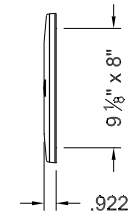

### FLUSH MOUNT FUEL HATCH

PART ID	LOCK STYLE	LABELING	CUTOUT DIMENSION	OUTSIDE DIMENSION
NBFG2	Key Lock	Pad Print	9 1/2" H x 8" W	10 7/16" H x 11 7/16" W
NBF02	Key Lock	None	9 1/2" H x 8" W	10 7/16" H x 11 7/16" W

### FUEL HATCH

PART ID	LOCK STYLE	LABELING	CUTOUT DIMENSION	OUTSIDE DIMENSION
911G2	Key Lock	Pad Print	6 7/8" H x 6 3/8" W	8 1/2" H x 8" W
91DG2	Thumb Lock	Pad Print	6 7/8" H x 6 3/8" W	8 1/2" H x 8" W
91102	Key Lock	None	6 7/8" H x 6 3/8" W	8 1/2" H x 8" W
91D02	Thumb Lock	None	6 7/8" H x 6 3/8" W	8 1/2" H x 8" W

### FUEL HATCH

PART ID	LOCK STYLE	LABELING	CUTOUT DIMENSION	OUTSIDE DIMENSION
211G2	Key Lock	Pad Print	6 7/8" H x 6 3/8" W	8 1/2" H x 8" W
21DG2	Thumb Lock	Pad Print	6 7/8" H x 6 3/8" W	8 1/2" H x 8" W
21102	Key Lock	None	6 7/8" H x 6 3/8" W	8 1/2" H x 8" W
21D02	Thumb Lock	None	6 7/8" H x 6 3/8" W	8 1/2" H x 8" W

### FUEL HATCH – OVAL

PART ID	LOCK STYLE	LABELING	CUTOUT DIMENSION	OUTSIDE DIMENSION
711G2 Oval	Key Lock	Pad Print	6 7/8" H x 6 3/8" W	8 1/2" H x 8" W
71DG2 Oval	Thumb Lock	Pad Print	6 7/8" H x 6 3/8" W	8 1/2" H x 8" W
71102 Oval	Key Lock	None	6 7/8" H x 6 3/8" W	8 1/2" H x 8" W
71D02 Oval	Thumb Lock	None	6 7/8" H x 6 3/8" W	8 1/2" H x 8" W