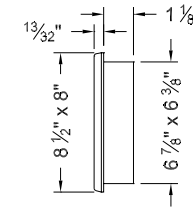

### FLUSH MOUNT FUEL HATCH

PART ID	LOCK STYLE	LABELING	CUTOUT DIMENSION	OUTSIDE DIMENSION
NBFG2	Key Lock	Pad Print	9 1/2" H x 8" W	10 7/16" H x 11 7/16" W
NBF02	Key Lock	None	9 1/2" H x 8" W	10 7/16" H x 11 7/16" W

### FUEL HATCH

PART ID	LOCK STYLE	LABELING	CUTOUT DIMENSION	OUTSIDE DIMENSION
911G2	Key Lock	Pad Print	6 7/8" H x 6 3/8" W	8 1/2" H x 8" W
91DG2	Thumb Lock	Pad Print	6 7/8" H x 6 3/8" W	8 1/2" H x 8" W
91102	Key Lock	None	6 7/8" H x 6 3/8" W	8 1/2" H x 8" W
91D02	Thumb Lock	None	6 7/8" H x 6 3/8" W	8 1/2" H x 8" W

### FUEL HATCH

PART ID	LOCK STYLE	LABELING	CUTOUT DIMENSION	OUTSIDE DIMENSION
211G2	Key Lock	Pad Print	6 7/8" H x 6 3/8" W	8 1/2" H x 8" W
21DG2	Thumb Lock	Pad Print	6 7/8" H x 6 3/8" W	8 1/2" H x 8" W
21102	Key Lock	None	6 7/8" H x 6 3/8" W	8 1/2" H x 8" W
21D02	Thumb Lock	None	6 7/8" H x 6 3/8" W	8 1/2" H x 8" W