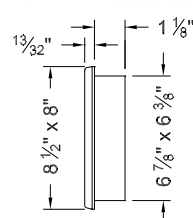

FUEL HATCH – OVAL

PART ID	LOCK STYLE	LABELING	CUTOUT DIMENSION	OUTSIDE DIMENSION
711G2 Oval	Key Lock	Pad Print	6 7/8" H x 6 3/8" W	8 1/2" H x 8" W
71DG2 Oval	Thumb Lock	Pad Print	6 7/8" H x 6 3/8" W	8 1/2" H x 8" W
71102 Oval	Key Lock	None	6 7/8" H x 6 3/8" W	8 1/2" H x 8" W
71D02 Oval	Thumb Lock	None	6 7/8" H x 6 3/8" W	8 1/2" H x 8" W

Carton Quantities: 24 pieces. Carton Weight: 17 lbs. Color: Polar White