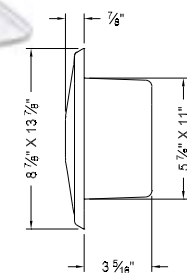

EXTERIOR SHOWER

PART ID	LOCK STYLE	LABELING	CUTOUT DIMENSION	OUTSIDE DIMENSION
5M102 A	Key Lock	None	6" H x 11 1/16" W	7 3/4" H x 12 5/8" W

Carton Quantities: 6 pieces. Carton Weight: 18 lbs. Color: Polar White