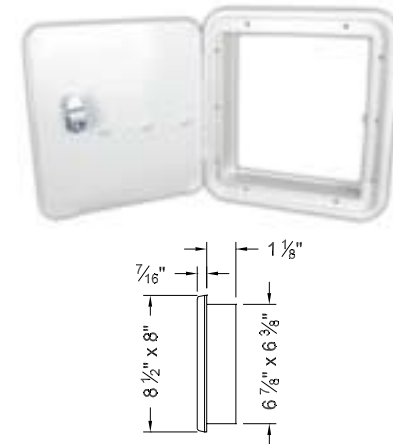

MULTI-PURPOSE HATCH – WITHOUT BACK

PART ID	LOCK STYLE	LABELING	CUTOUT DIMENSION	OUTSIDE DIMENSION
21102	Key Lock	None	6 7/8" H x 6 3/8" W	8 1/2" H x 8" W
21D02	Thumb Lock	None	6 7/8" H x 6 3/8" W	8 1/2" H x 8" W

Carton Quantities: 24 pieces. Carton Weight: 17 lbs. Color: Polar White