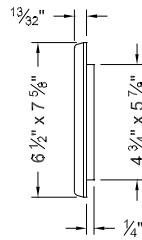

### MULTI-PURPOSE HATCH – WITHOUT BACK

PART ID	LOCK STYLE	LABELING	CUTOUT DIMENSION	OUTSIDE DIMENSION
E8102	Key Lock	None	4 3/4" H x 5 7/8" W	6 1/2" H x 7 5/8" W
E8D02	Thumb Lock	None	4 3/4" H x 5 7/8" W	6 1/2" H x 7 5/8" W

Carton Quantities: 24 pieces. Carton Weight: 15 lbs. Color: Polar White

**MULTI-PURPOSE HATCH – WITH FLAT BACK**

PART ID	LOCK STYLE	LABELING	CUTOUT DIMENSION	OUTSIDE DIMENSION
G8102	Key Lock	None	4 3/4" H x 5 7/8" W	6 1/2" H x 7 5/8" W
G8D02	Thumb Lock	None	4 3/4" H x 5 7/8" W	6 1/2" H x 7 5/8" W

Carton Quantities: 24 pieces. Carton Weight: 18 lbs. Color: Polar White

**MULTI-PURPOSE HATCH – WITHOUT BACK**

PART ID	LOCK STYLE	LABELING	CUTOUT DIMENSION	OUTSIDE DIMENSION
S8102	Key Lock	None	4 3/4" H x 5 7/8" W	6 1/2" H x 7 5/8" W
S8D02	Thumb Lock	None	4 3/4" H x 5 7/8" W	6 1/2" H x 7 5/8" W

Carton Quantities: 24 pieces. Carton Weight: 15 lbs. Color: Polar White

**MULTI-PURPOSE HATCH – WITH FLAT BACK**

PART ID	LOCK STYLE	LABELING	CUTOUT DIMENSION	OUTSIDE DIMENSION
D6102	Key Lock	None	4 3/8" H x 3 1/8" W	6 1/4" H x 5" W
D6D02	Thumb Lock	None	4 3/8" H x 3 1/8" W	6 1/4" H x 5" W