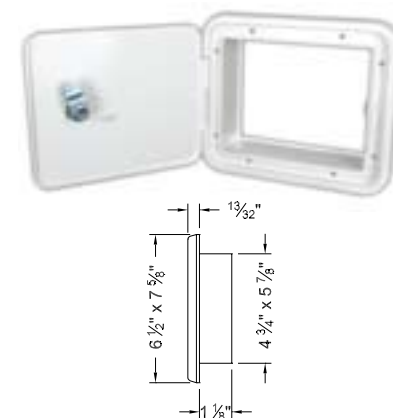

MULTI-PURPOSE HATCH – WITHOUT BACK

PART ID	LOCK STYLE	LABELING	CUTOUT DIMENSION	OUTSIDE DIMENSION
E8102	Key Lock	None	4 3/4" H x 5 7/8" W	6 1/2" H x 7 5/8" W
E8D02	Thumb Lock	None	4 3/4" H x 5 7/8" W	6 1/2" H x 7 5/8" W

Carton Quantities: 24 pieces. Carton Weight: 15 lbs. Color: Polar White