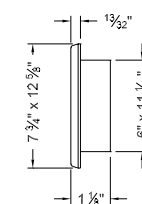

Carton Quantities: 24 pieces. Carton Weight: 12 lbs. Color: Polar White

**MULTI-PURPOSE ACCESS HATCH – COAX/PHONE/110 V**

PART ID	LOCK STYLE	LABELING	CUTOUT DIMENSION	OUTSIDE DIMENSION
4J102	Key Lock	None	6 7/8" H x 6 3/8" W	8 1/2" H x 8" W
4JD02	Thumb Lock	None	6 7/8" H x 6 3/8" W	8 1/2" H x 8" W

Carton Quantities: 24 pieces. Carton Weight: 18 lbs. Color: Polar White

**LARGE MULTI-PURPOSE ACCESS HATCH**

PART ID	LOCK STYLE	LABELING	CUTOUT DIMENSION	OUTSIDE DIMENSION
ULG02	Thumb Lock	None	9 1/8" H x 12 3/4" W	11 1/16" H x 13 3/8" W
ULK02	Key Lock	None	9 1/8" H x 12 3/4" W	11 1/16" H x 13 3/8" W

Carton Quantities: 24 pieces. Carton Weight: 25 lbs. Color: Polar White

**LARGE MULTI-PURPOSE ACCESS HATCH – WITH BACK**

PART ID	LOCK STYLE	LABELING	CUTOUT DIMENSION	OUTSIDE DIMENSION
ULG02 A	Thumb Lock	None	9 1/8" H x 12 3/4" W	11 1/16" H x 13 3/8" W
ULK02 A	Key Lock	None	9 1/8" H x 12 3/4" W	11 1/16" H x 13 3/8" W

Carton Quantities: 24 pieces. Carton Weight: 25 lbs. Color: Polar White

**LARGE MULTI-PURPOSE ACCESS HATCH – FLAT BACK**

PART ID	LOCK STYLE	LABELING	CUTOUT DIMENSION	OUTSIDE DIMENSION
TED02	Thumb Lock	None	6" H x 11 1/16" W	7 3/4" H x 12 5/8" W
TE102	Key Lock	None	6" H x 11 1/16" W	7 3/4" H x 12 5/8" W