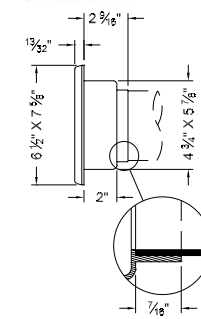

Carton Quantities: 24 pieces. Carton Weight: 25 lbs. Color: Polar White

**EXTERIOR SHOWER**

PART ID	LOCK STYLE	LABELING	CUTOUT DIMENSION	OUTSIDE DIMENSION
QQ102 A	Key Lock	None	6" H x 11 1/16" W	7 3/4" H x 12 5/8" W

Carton Quantities: 6 pieces. Carton Weight: 18 lbs. Color: Polar White

**EXTERIOR SHOWER**

PART ID	LOCK STYLE	LABELING	CUTOUT DIMENSION	OUTSIDE DIMENSION
5M102 A	Key Lock	None	6" H x 11 1/16" W	7 3/4" H x 12 5/8" W

Carton Quantities: 6 pieces. Carton Weight: 18 lbs. Color: Polar White

**SEWER HATCH – WITH 18", 24" OR 36" TUBE**

PART ID	LOCK STYLE	OTHER	LABELING	CUTOUT DIMENSION	OUTSIDE DIMENSION	CTN. WT.
L8DS2 P18	Thumb Lock	18" PVC Pipe	Pad Print	4 3/4" H x 5 7/8" W	6 1/2" H x 7 5/8" W	23 lbs.
L8DS2 P24	Thumb Lock	24" PVC Pipe	Pad Print	4 3/4" H x 5 7/8" W	6 1/2" H x 7 5/8" W	25 lbs.
L8DS2 P36	Thumb Lock	36" PVC Pipe	Pad Print	4 3/4" H x 5 7/8" W	6 1/2" H x 7 5/8" W	32 lbs.
L8D02 P18	Thumb Lock	18" PVC Pipe	None	4 3/4" H x 5 7/8" W	6 1/2" H x 7 5/8" W	23 lbs.
L8D02 P24	Thumb Lock	24" PVC Pipe	None	4 3/4" H x 5 7/8" W	6 1/2" H x 7 5/8" W	25 lbs.
L8D02 P36	Thumb Lock	36" PVC Pipe	None	4 3/4" H x 5 7/8" W	6 1/2" H x 7 5/8" W	32 lbs.

Carton Quantities: 12 Carton Weight: Varies Color: Polar White

**SEWER HATCH**

PART ID	LOCK STYLE	OTHER	LABELING	CUTOUT DIMENSION	OUTSIDE DIMENSION
L81S2	Key Lock	No Pipe	Pad Print	4 3/4" H x 5 7/8" W	6 1/2" H x 7 5/8" W
L8DS2	Thumb Lock	No Pipe	Pad Print	4 3/4" H x 5 7/8" W	6 1/2" H x 7 5/8" W
L8102	Key Lock	No Pipe	None	4 3/4" H x 5 7/8" W	6 1/2" H x 7 5/8" W
L8D02	Thumb Lock	No Pipe	None	4 3/4" H x 5 7/8" W	6 1/2" H x 7 5/8" W