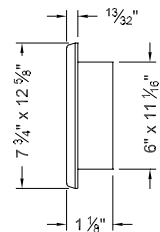

LARGE MULTI-PURPOSE ACCESS HATCH

PART ID	LOCK STYLE	LABELING	CUTOUT DIMENSION	OUTSIDE DIMENSION
ZE102	Key Lock	None	6" H x 11 1/16" W	7 3/4" H x 12 5/8" W
ZED02	Thumb Lock	None	6" H x 11 1/16" W	7 3/4" H x 12 5/8" W

Carton Quantities: 24 pieces. Carton Weight: 25 lbs. Color: Polar White