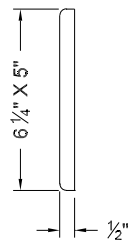

MULTI-PURPOSE HATCH – WITHOUT BACK

PART ID	LOCK STYLE	LABELING	CUTOUT DIMENSION	OUTSIDE DIMENSION
C6102	Key Lock	None	4 3/8" H x 3 1/8" W	6 1/4" H x 5" W

Carton Quantities: 24 pieces. Carton Weight: 12 lbs. Color: Polar White