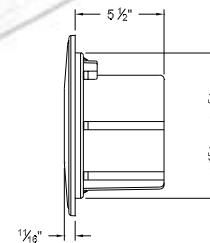

Carton Quantities: 24 pieces. Carton Weight: 12 lbs. Color: Polar White

**MULTI-PURPOSE HATCH – WITHOUT BACK**

PART ID	LOCK STYLE	LABELING	CUTOUT DIMENSION	OUTSIDE DIMENSION
C6102	Key Lock	None	4 3/8" H x 3 1/8" W	6 1/4" H x 5" W

Carton Quantities: 24 pieces. Carton Weight: 12 lbs. Color: Polar White

**MULTI-PURPOSE ACCESS HATCH – COAX/PHONE/110 V**

PART ID	LOCK STYLE	LABELING	CUTOUT DIMENSION	OUTSIDE DIMENSION
4J102	Key Lock	None	6 7/8" H x 6 3/8" W	8 1/2" H x 8" W
4JD02	Thumb Lock	None	6 7/8" H x 6 3/8" W	8 1/2" H x 8" W

Carton Quantities: 24 pieces. Carton Weight: 18 lbs. Color: Polar White

**LARGE MULTI-PURPOSE ACCESS HATCH**

PART ID	LOCK STYLE	LABELING	CUTOUT DIMENSION	OUTSIDE DIMENSION
ULG02	Thumb Lock	None	9 1/8" H x 12 3/4" W	11 1/16" H x 13 3/8" W
ULK02	Key Lock	None	9 1/8" H x 12 3/4" W	11 1/16" H x 13 3/8" W

Carton Quantities: 24 pieces. Carton Weight: 25 lbs. Color: Polar White

**LARGE MULTI-PURPOSE ACCESS HATCH – WITH BACK**

PART ID	LOCK STYLE	LABELING	CUTOUT DIMENSION	OUTSIDE DIMENSION
ULG02 A	Thumb Lock	None	9 1/8" H x 12 3/4" W	11 1/16" H x 13 3/8" W
ULK02 A	Key Lock	None	9 1/8" H x 12 3/4" W	11 1/16" H x 13 3/8" W