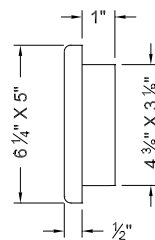

MULTI-PURPOSE HATCH – WITH FLAT BACK

PART ID	LOCK STYLE	LABELING	CUTOUT DIMENSION	OUTSIDE DIMENSION
D6102	Key Lock	None	4 3/8" H x 3 1/8" W	6 1/4" H x 5" W
D6D02	Thumb Lock	None	4 3/8" H x 3 1/8" W	6 1/4" H x 5" W

Carton Quantities: 24 pieces. Carton Weight: 12 lbs. Color: Polar White