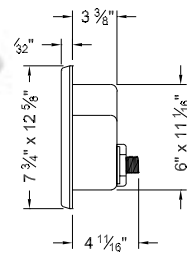

EXTERIOR SHOWER

PART ID	LOCK STYLE	LABELING	CUTOUT DIMENSION	OUTSIDE DIMENSION
QQ102 A	Key Lock	None	6" H x 11 1/16" W	7 3/4" H x 12 5/8" W

Carton Quantities: 6 pieces. Carton Weight: 18 lbs. Color: Polar White