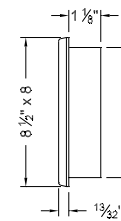

Carton Quantities: 24 pieces. Carton Weight: 18 lbs. Color: Polar White

**MULTI-PURPOSE HATCH – WITHOUT BACK**

PART ID	LOCK STYLE	LABELING	CUTOUT DIMENSION	OUTSIDE DIMENSION
S8102	Key Lock	None	4 3/4" H x 5 7/8" W	6 1/2" H x 7 5/8" W
S8D02	Thumb Lock	None	4 3/4" H x 5 7/8" W	6 1/2" H x 7 5/8" W

Carton Quantities: 24 pieces. Carton Weight: 15 lbs. Color: Polar White

**MULTI-PURPOSE HATCH – WITH FLAT BACK**

PART ID	LOCK STYLE	LABELING	CUTOUT DIMENSION	OUTSIDE DIMENSION
D6102	Key Lock	None	4 3/8" H x 3 1/8" W	6 1/4" H x 5" W
D6D02	Thumb Lock	None	4 3/8" H x 3 1/8" W	6 1/4" H x 5" W

Carton Quantities: 24 pieces. Carton Weight: 12 lbs. Color: Polar White

**MULTI-PURPOSE HATCH – WITHOUT BACK**

PART ID	LOCK STYLE	LABELING	CUTOUT DIMENSION	OUTSIDE DIMENSION
C6102	Key Lock	None	4 3/8" H x 3 1/8" W	6 1/4" H x 5" W

Carton Quantities: 24 pieces. Carton Weight: 12 lbs. Color: Polar White

**MULTI-PURPOSE ACCESS HATCH – COAX/PHONE/110 V**

PART ID	LOCK STYLE	LABELING	CUTOUT DIMENSION	OUTSIDE DIMENSION
4J102	Key Lock	None	6 7/8" H x 6 3/8" W	8 1/2" H x 8" W
4JD02	Thumb Lock	None	6 7/8" H x 6 3/8" W	8 1/2" H x 8" W