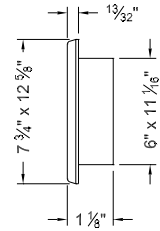

UTILITY CENTER

PART ID	LOCK STYLE	LABELING	CUTOUT DIMENSION	OUTSIDE DIMENSION
ZH102	Key Lock	None	6" H x 11 1/16" W	7 3/4" H x 12 5/8" W

Carton Quantities: 24 pieces. Carton Weight: 15 lbs. Color: Polar White