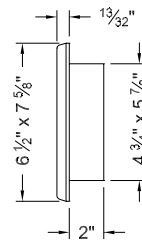

MULTI-PURPOSE HATCH – WITH FLAT BACK

PART ID	LOCK STYLE	LABELING	CUTOUT DIMENSION	OUTSIDE DIMENSION
G8102	Key Lock	None	4 3/4" H x 5 7/8" W	6 1/2" H x 7 5/8" W
G8D02	Thumb Lock	None	4 3/4" H x 5 7/8" W	6 1/2" H x 7 5/8" W

Carton Quantities: 24 pieces. Carton Weight: 18 lbs. Color: Polar White