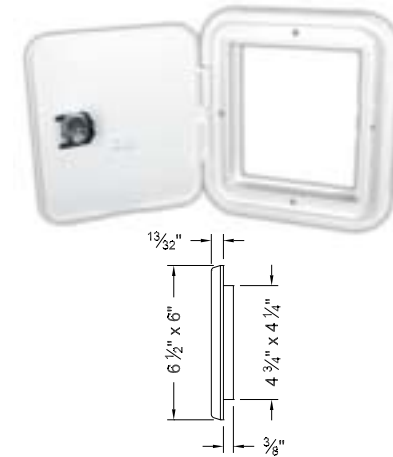

### MULTI-PURPOSE HATCH – WITH SLANT BACK

PART ID	LOCK STYLE	LABELING	CUTOUT DIMENSION	OUTSIDE DIMENSION
34102	Key Lock	None	7" H x 6 3/8" W	9 5/16" H x 8 3/4" W

Carton Quantities: 24 pieces. Carton Weight: 22 lbs. Color: Polar White

### MULTI-PURPOSE HATCH – WITHOUT BACK

PART ID	LOCK STYLE	LABELING	CUTOUT DIMENSION	OUTSIDE DIMENSION
MFE02	Key Lock	None	4 3/4" H x 4 1/4" W	6 1/2" H x 6" W

Carton Quantities: 24 pieces. Carton Weight: 11 lbs. Color: Polar White

### MULTI-PURPOSE HATCH – WITHOUT BACK

PART ID	LOCK STYLE	LABELING	CUTOUT DIMENSION	OUTSIDE DIMENSION
21102	Key Lock	None	6 7/8" H x 6 3/8" W	8 1/2" H x 8" W
21D02	Thumb Lock	None	6 7/8" H x 6 3/8" W	8 1/2" H x 8" W