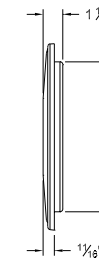

Carton Quantities: 24 pieces. Carton Weight: 15 lbs. Color: Polar White

**MULTI-PURPOSE HATCH – WITH FLAT BACK**

PART ID	LOCK STYLE	LABELING	CUTOUT DIMENSION	OUTSIDE DIMENSION
D6102	Key Lock	None	4 3/8" H x 3 1/8" W	6 1/4" H x 5" W
D6D02	Thumb Lock	None	4 3/8" H x 3 1/8" W	6 1/4" H x 5" W

Carton Quantities: 24 pieces. Carton Weight: 12 lbs. Color: Polar White

**MULTI-PURPOSE HATCH – WITHOUT BACK**

PART ID	LOCK STYLE	LABELING	CUTOUT DIMENSION	OUTSIDE DIMENSION
C6102	Key Lock	None	4 3/8" H x 3 1/8" W	6 1/4" H x 5" W

Carton Quantities: 24 pieces. Carton Weight: 12 lbs. Color: Polar White

**MULTI-PURPOSE ACCESS HATCH – COAX/PHONE/110 V**

PART ID	LOCK STYLE	LABELING	CUTOUT DIMENSION	OUTSIDE DIMENSION
4J102	Key Lock	None	6 7/8" H x 6 3/8" W	8 1/2" H x 8" W
4JD02	Thumb Lock	None	6 7/8" H x 6 3/8" W	8 1/2" H x 8" W

Carton Quantities: 24 pieces. Carton Weight: 18 lbs. Color: Polar White

**LARGE MULTI-PURPOSE ACCESS HATCH**

PART ID	LOCK STYLE	LABELING	CUTOUT DIMENSION	OUTSIDE DIMENSION
ULG02	Thumb Lock	None	9 1/8" H x 12 3/4" W	11 1/16" H x 13 3/8" W
ULK02	Key Lock	None	9 1/8" H x 12 3/4" W	11 1/16" H x 13 3/8" W