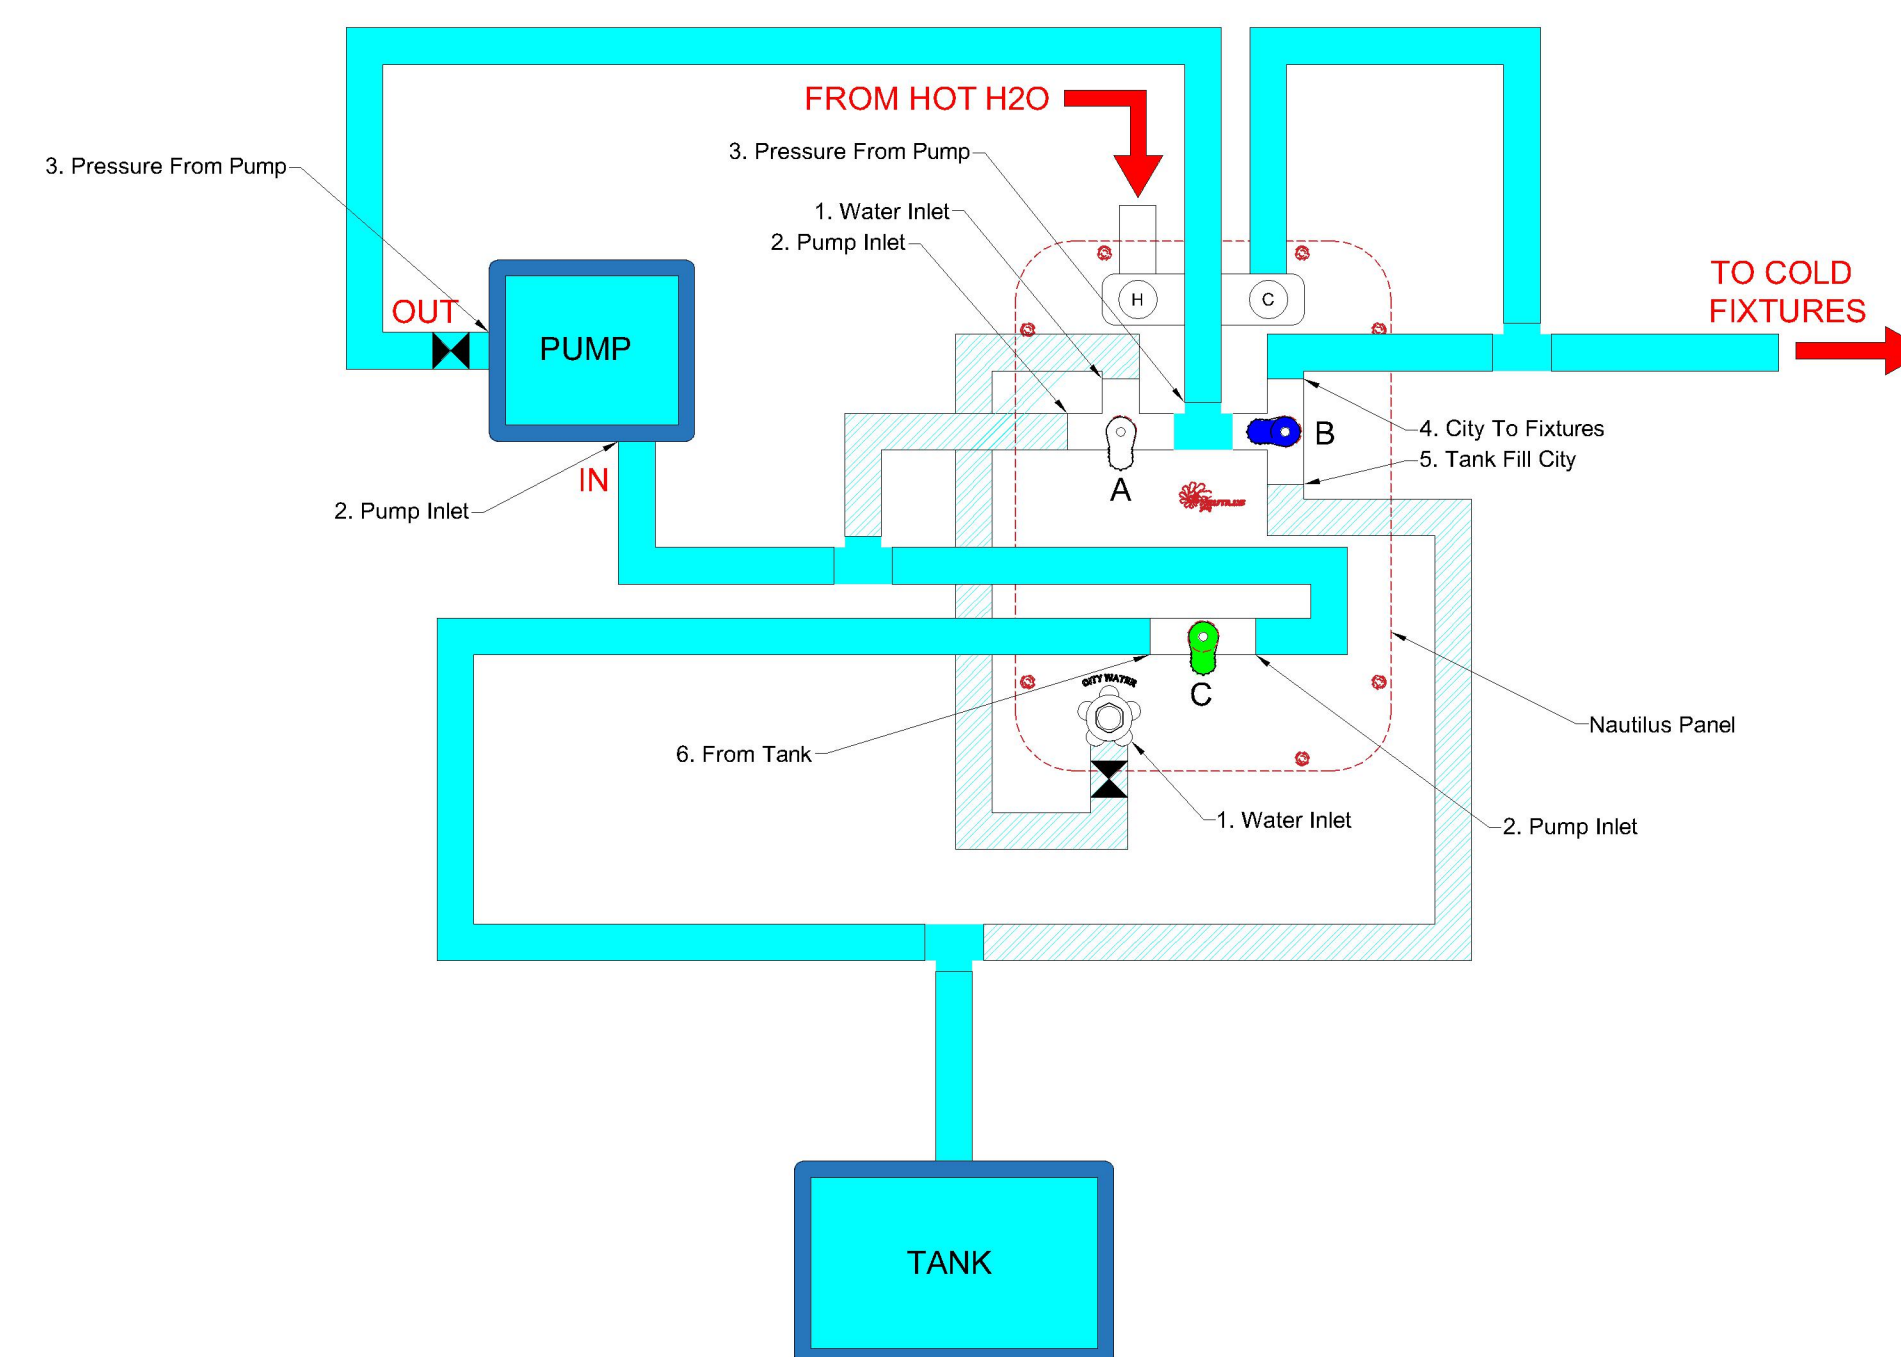

P4 (3-HANDLE) NAUTILUS

LOOKING AT THE FRONT OF THE PANEL

A B C
 PowerFill Tank

LOOKING AT THE FRONT OF THE PANEL

A B C
 City Water

LOOKING AT THE FRONT OF THE PANEL

A B C
 Winterize

LOOKING AT THE FRONT OF THE PANEL

A B C
 Sanitize Tank

LOOKING AT THE FRONT OF THE PANEL

A B C
 Dry Camp Tank