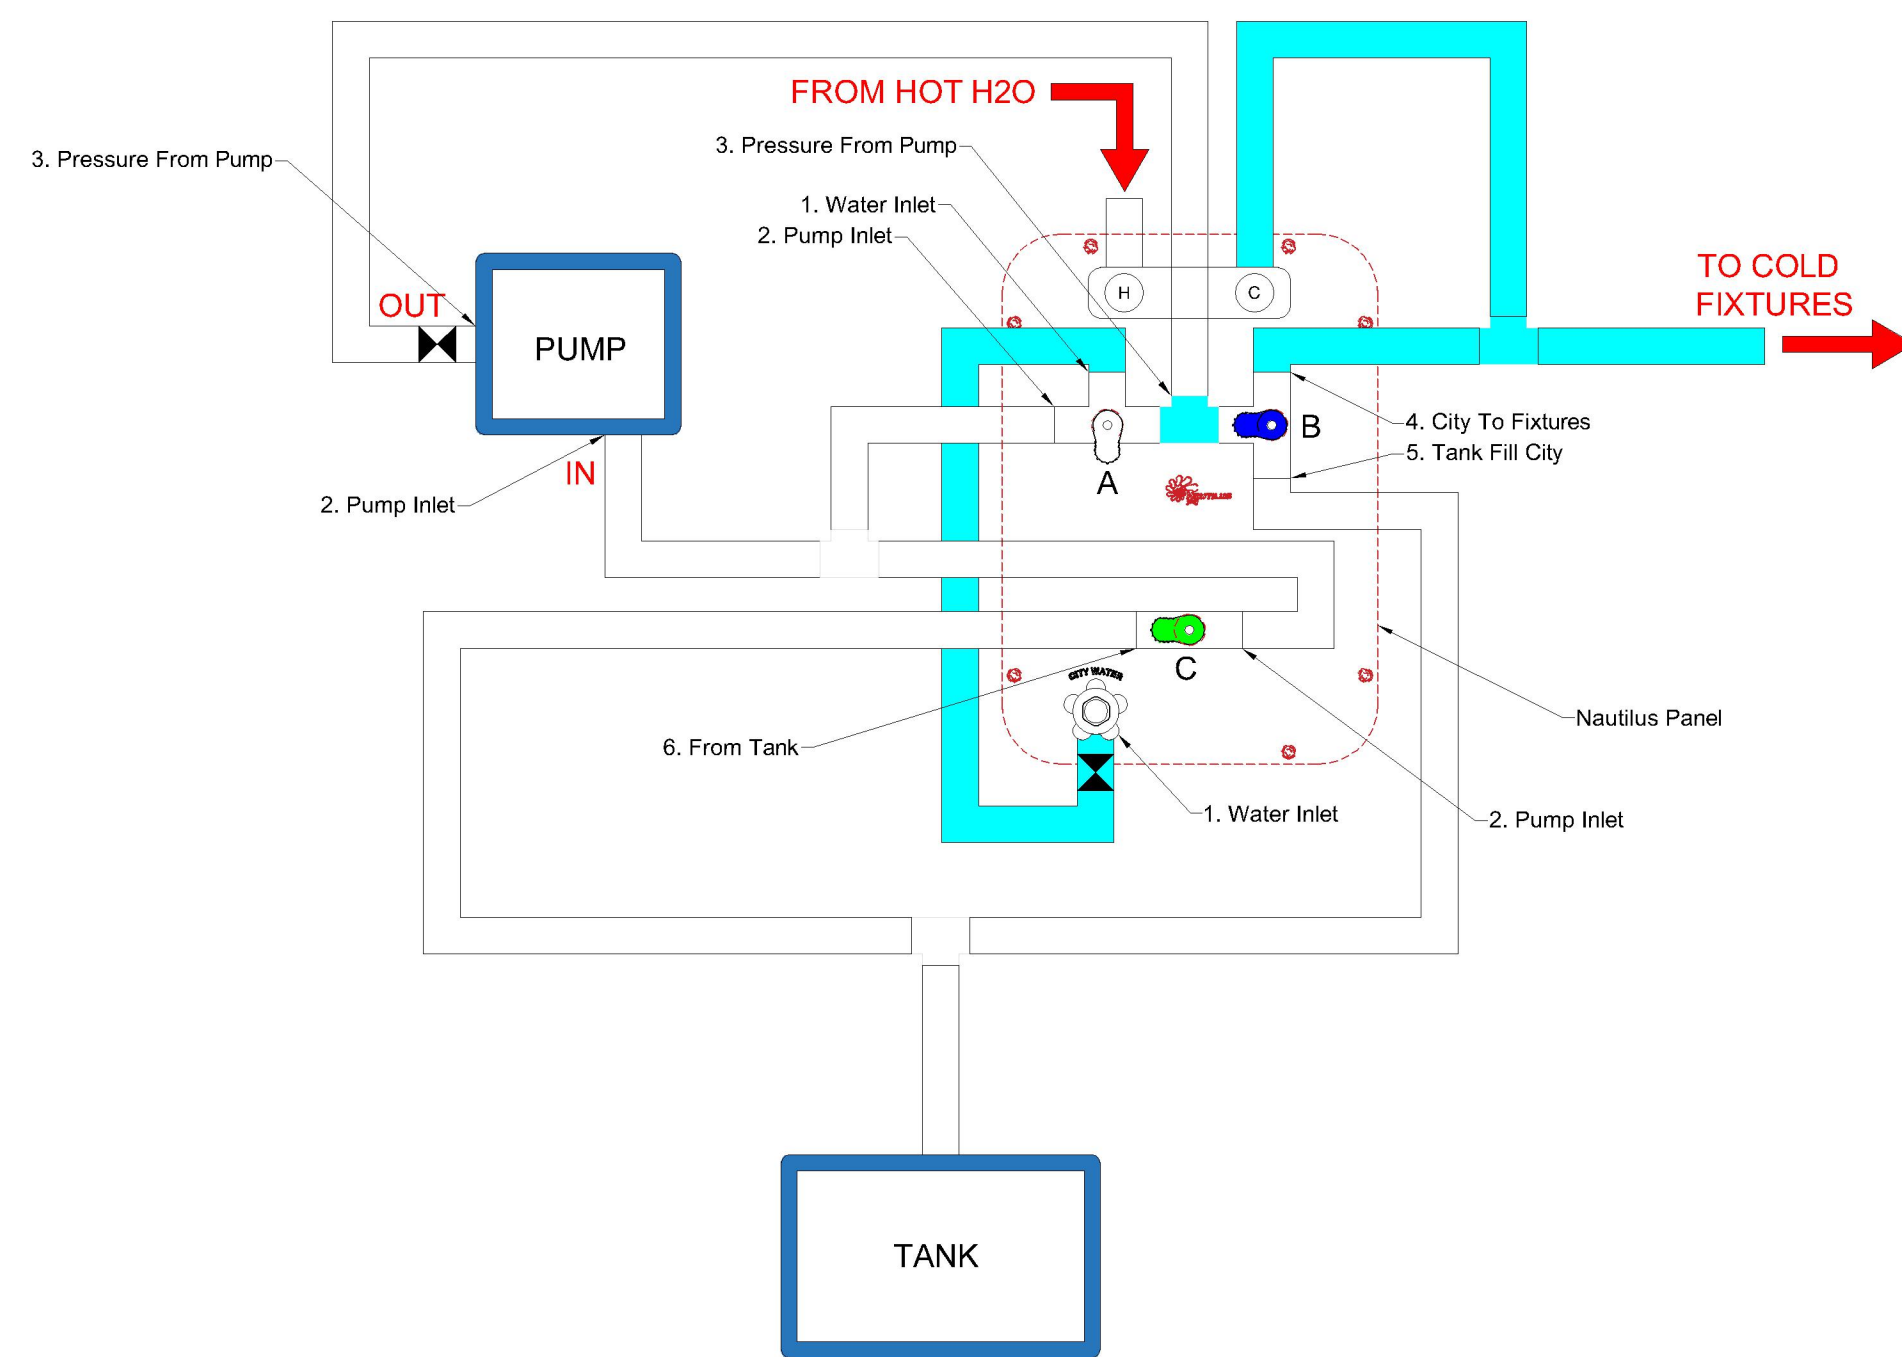

P4 (3-HANDLE) NAUTILUS

LOOKING AT THE FRONT OF THE PANEL

A B C
 PowerFill Tank

LOOKING AT THE FRONT OF THE PANEL

A B C
 City Water

LOOKING AT THE FRONT OF THE PANEL

A B C
 Winterize

LOOKING AT THE FRONT OF THE PANEL

A B C
 Sanitize Tank

LOOKING AT THE FRONT OF THE PANEL

A B C
 Dry Camp Tank