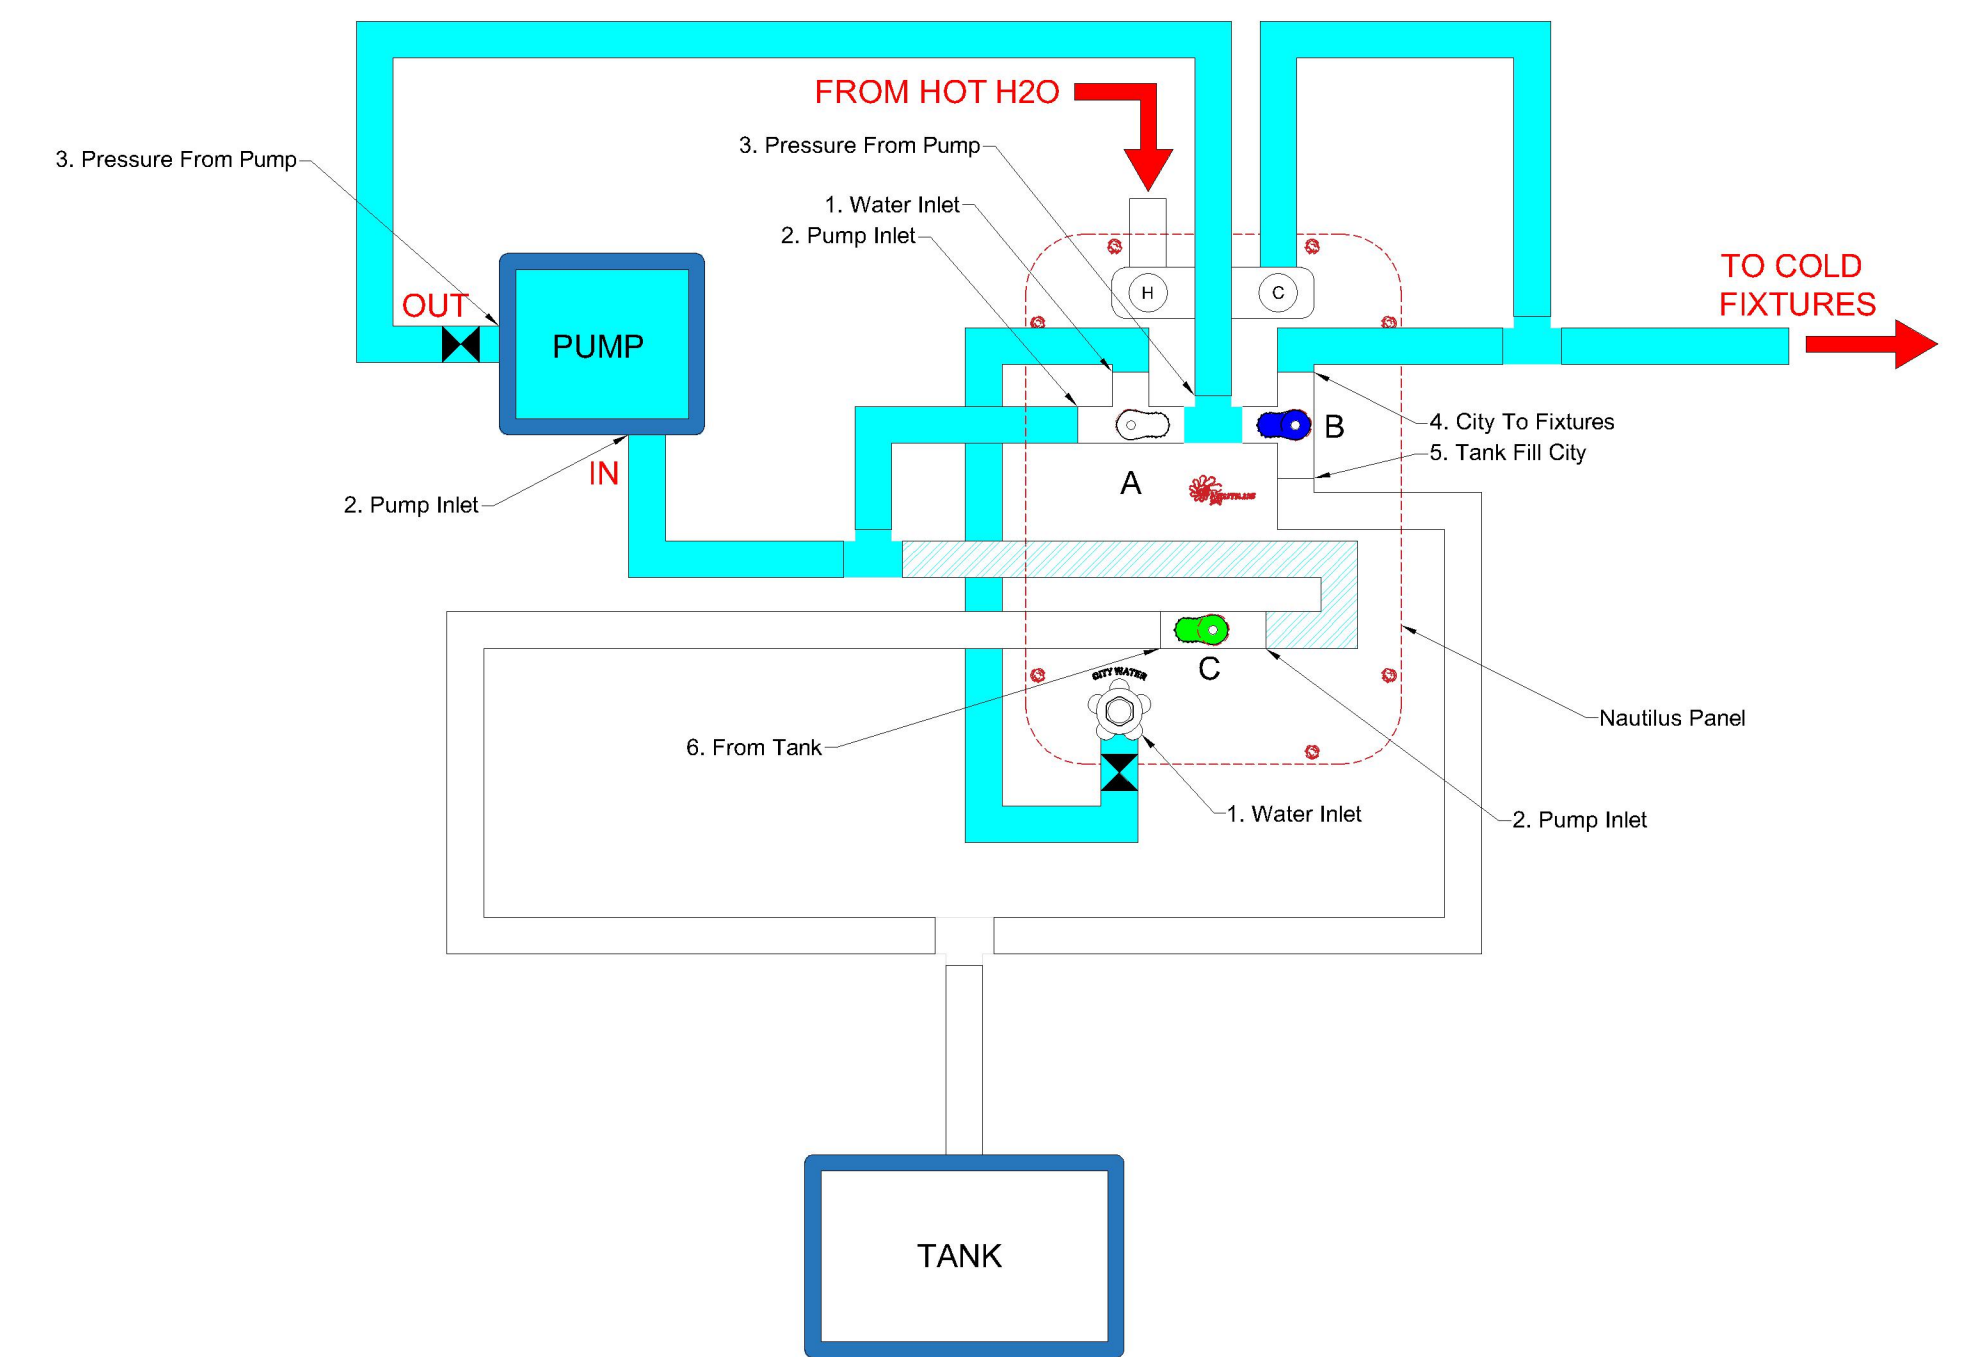

P4 (3-HANDLE) NAUTILUS

LOOKING AT THE FRONT OF THE PANEL

A B C
 PowerFill Tank

LOOKING AT THE FRONT OF THE PANEL

A B C
 City Water

LOOKING AT THE FRONT OF THE PANEL

A B C
 Winterize

LOOKING AT THE FRONT OF THE PANEL

A B C
 Sanitize Tank

LOOKING AT THE FRONT OF THE PANEL

A B C
 Dry Camp Tank