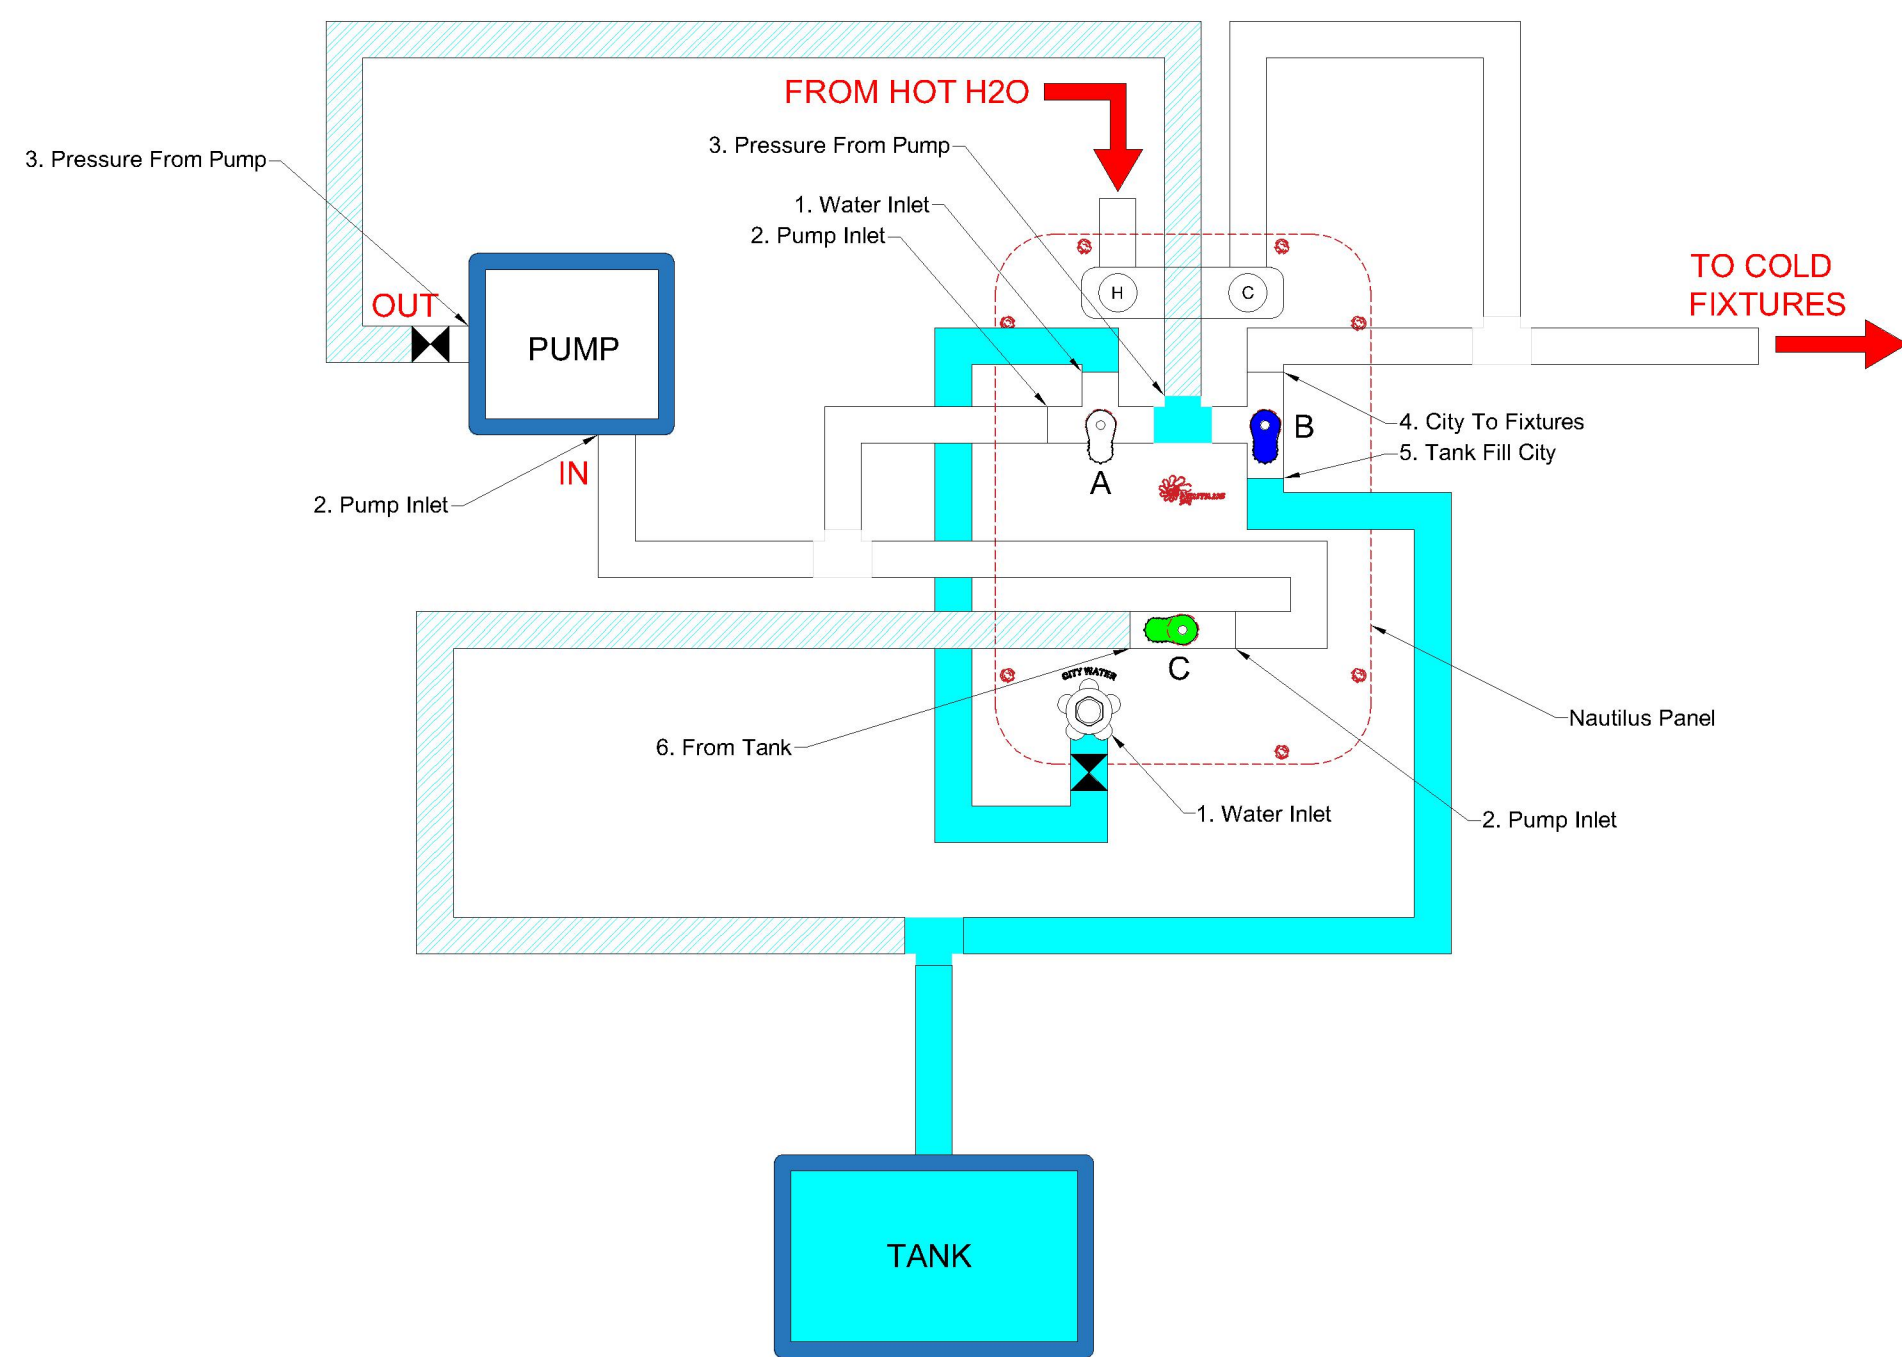

P4 (3-HANDLE) NAUTILUS

LOOKING AT THE FRONT OF THE PANEL

A B C
 PowerFill Tank

LOOKING AT THE FRONT OF THE PANEL

A B C
 City Water

LOOKING AT THE FRONT OF THE PANEL

A B C
 Winterize

LOOKING AT THE FRONT OF THE PANEL

A B C
 Sanitize Tank

LOOKING AT THE FRONT OF THE PANEL

A B C
 Dry Camp Tank