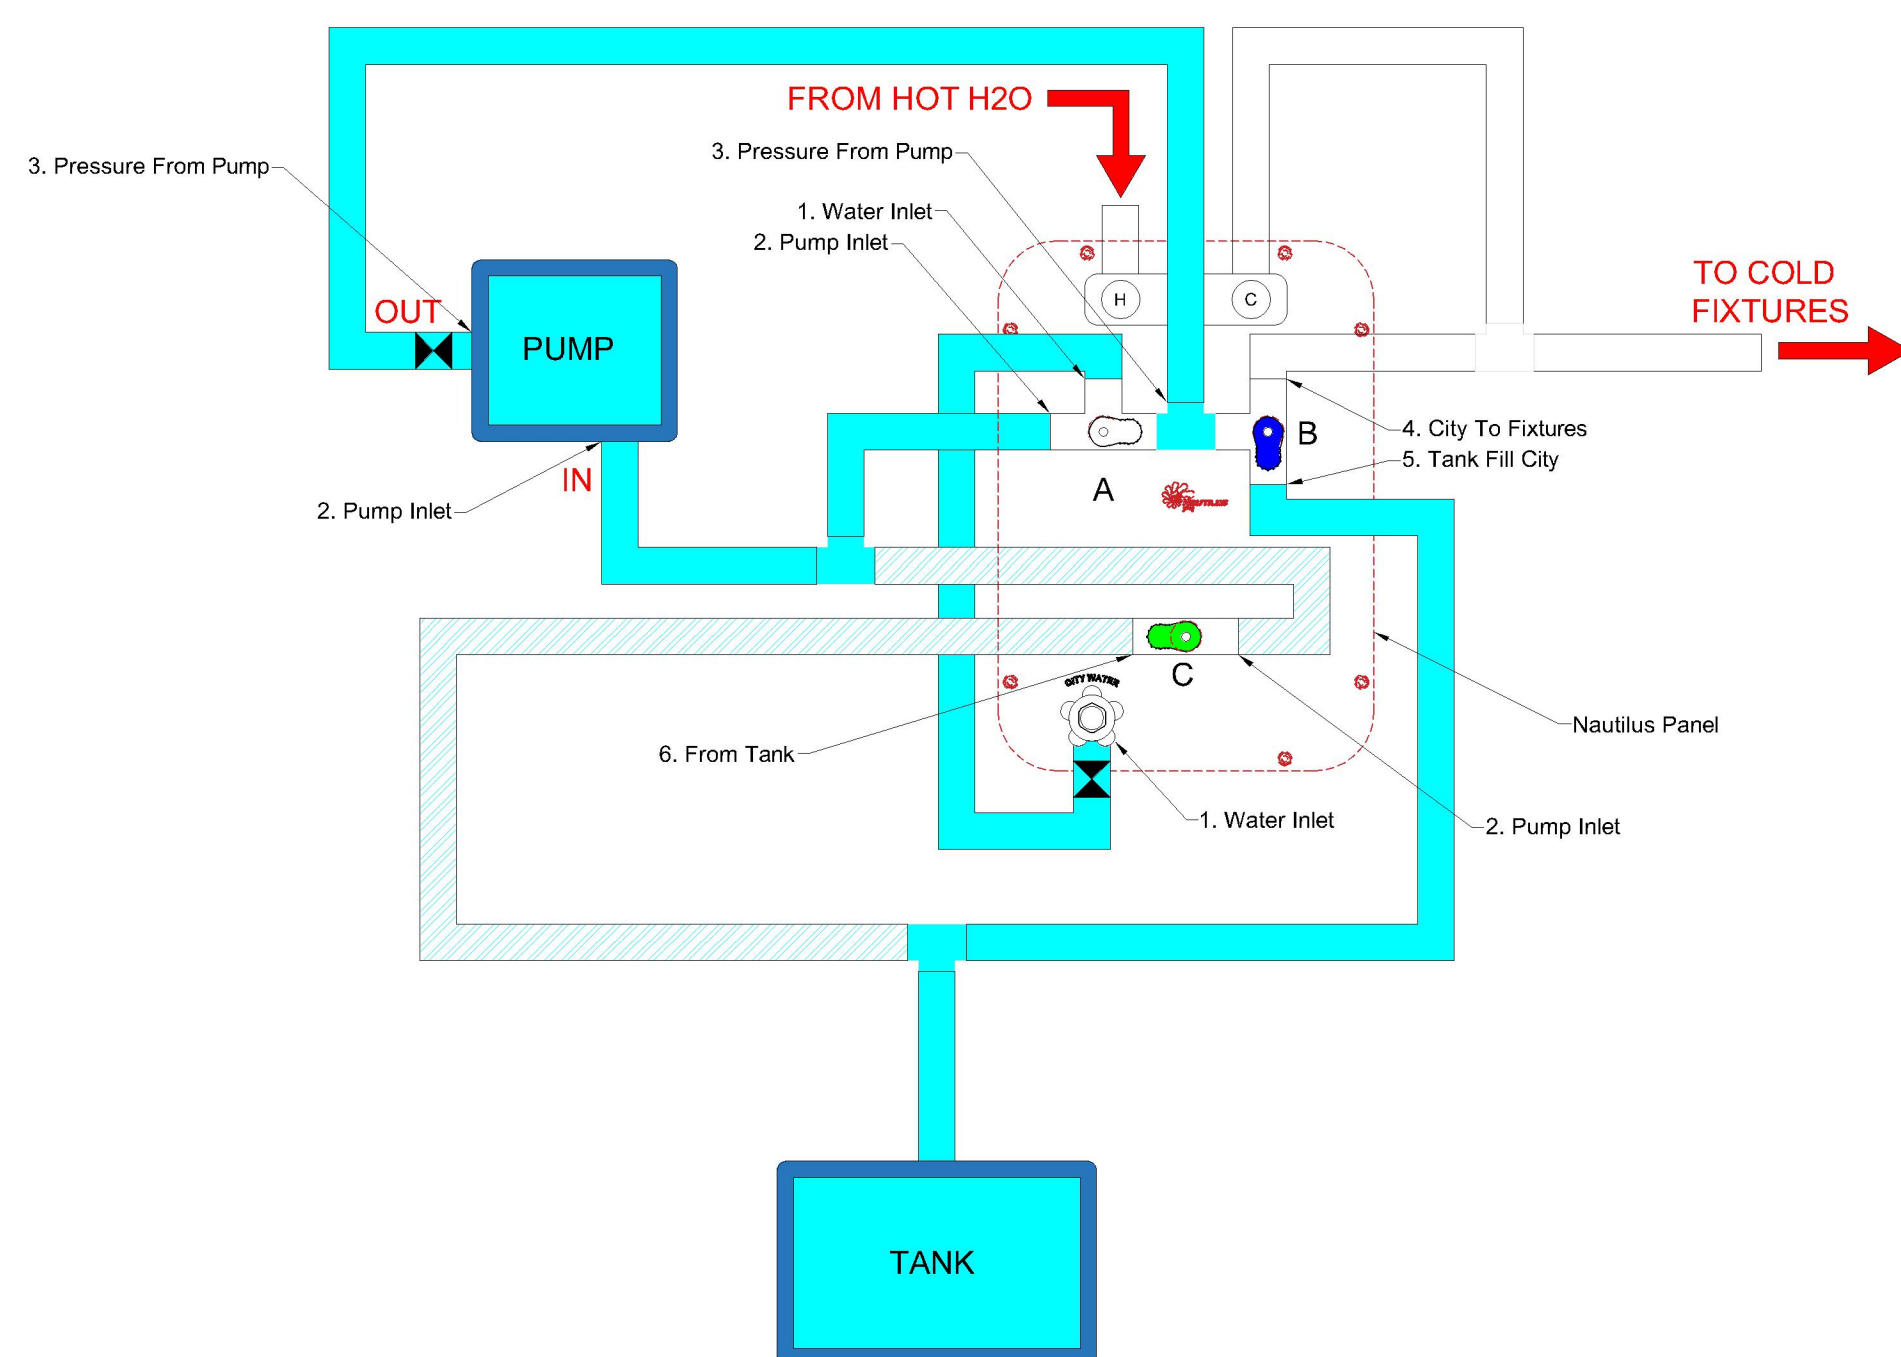

P4 (3-HANDLE) NAUTILUS

LOOKING AT THE FRONT OF THE PANEL

A B C
 PowerFill Tank

LOOKING AT THE FRONT OF THE PANEL

A B C
 City Water

LOOKING AT THE FRONT OF THE PANEL

A B C
 Winterize

LOOKING AT THE FRONT OF THE PANEL

A B C
 Sanitize Tank

LOOKING AT THE FRONT OF THE PANEL

A B C
 Dry Camp Tank