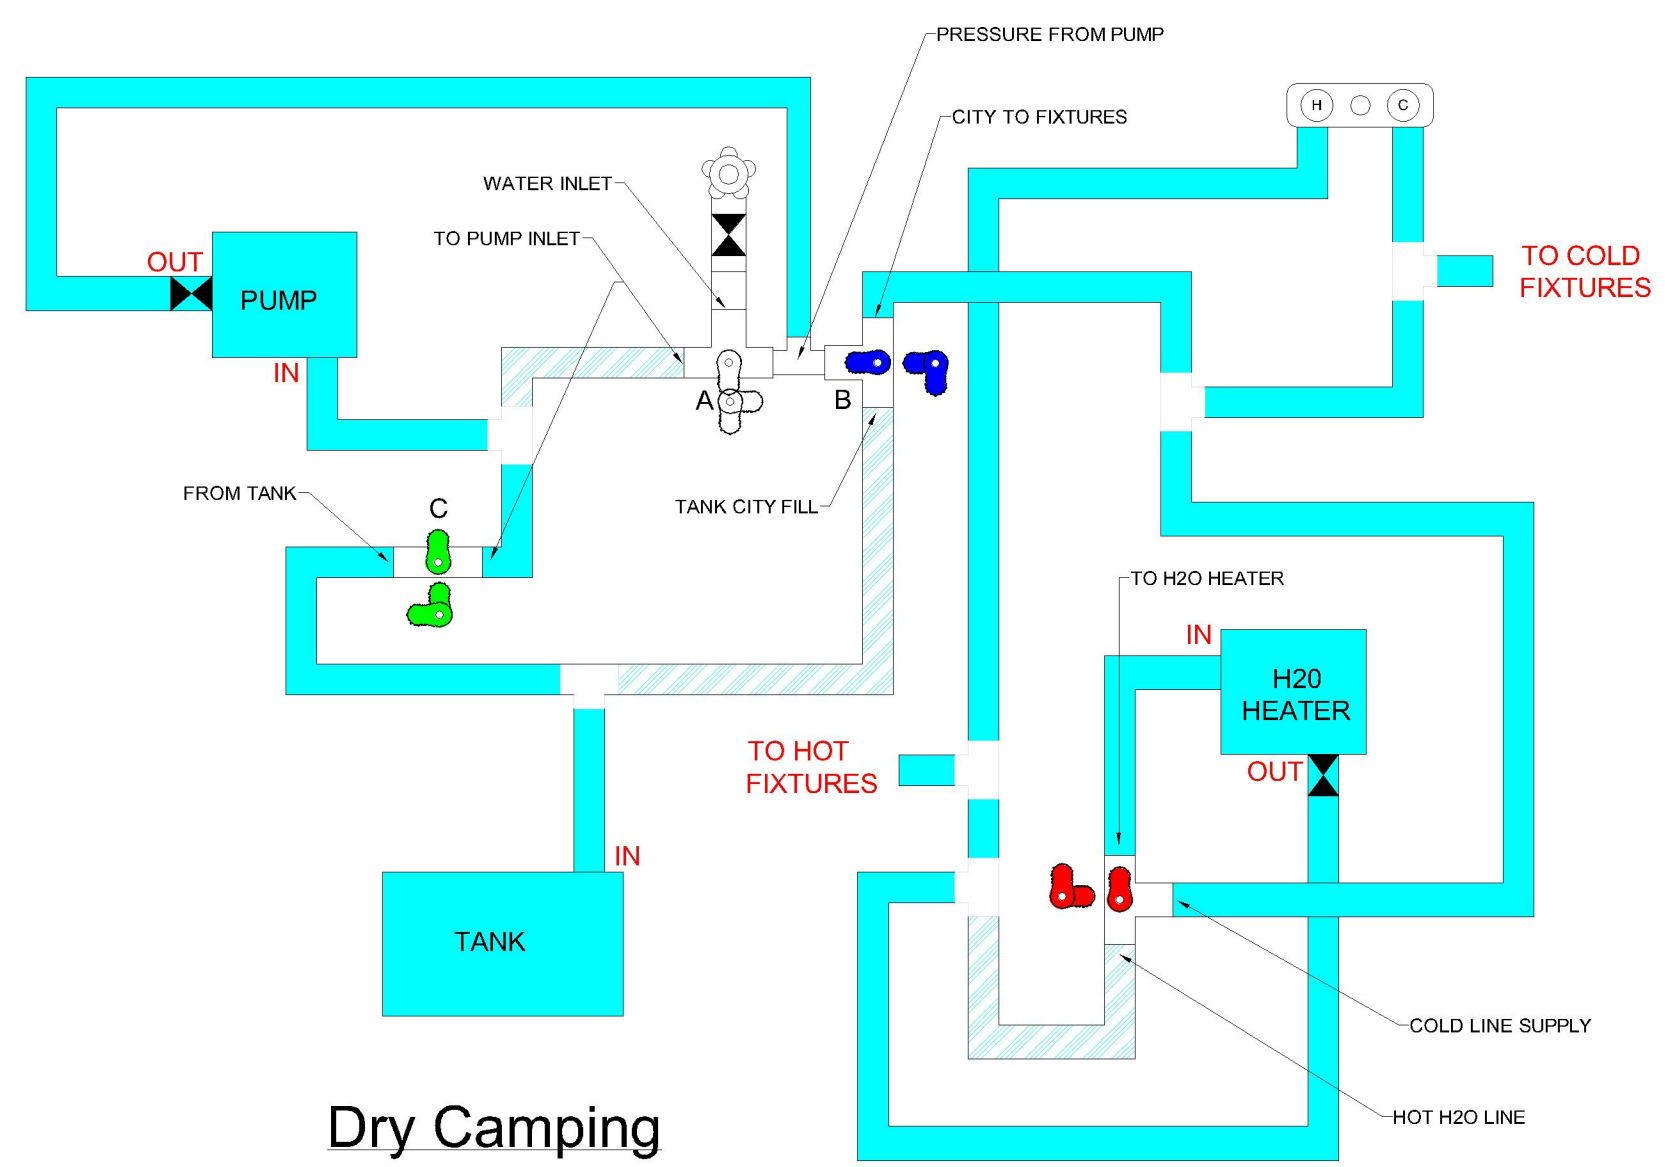

# P4 (4-HANDLE) NAUTILUS

LOOKING AT THE FRONT OF THE PANEL

Dry Camping

LOOKING AT THE FRONT OF THE PANEL

City Water

LOOKING AT THE FRONT OF THE PANEL

Winterize

LOOKING AT THE FRONT OF THE PANEL

PowerFill Tank

LOOKING AT THE FRONT OF THE PANEL

Sanitize