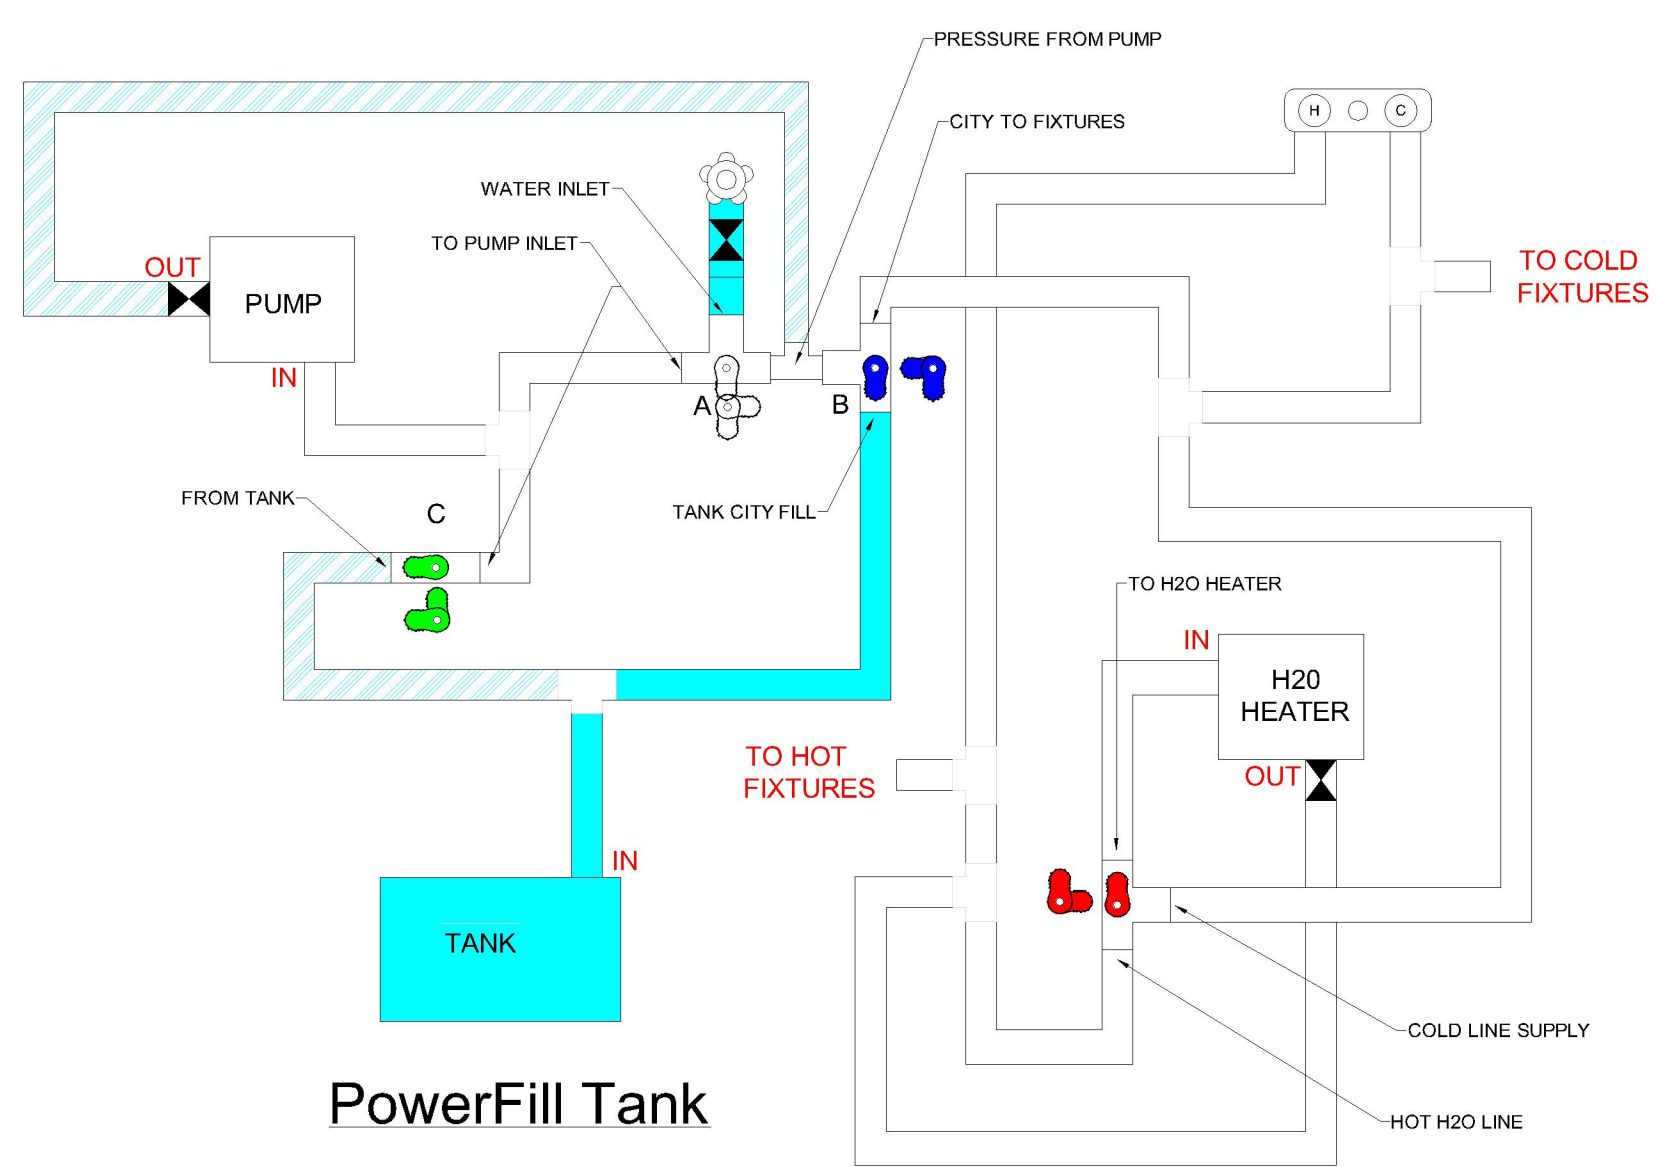

# P4 (4-HANDLE) NAUTILUS

LOOKING AT THE FRONT OF THE PANEL

Dry Camping

LOOKING AT THE FRONT OF THE PANEL

City Water

LOOKING AT THE FRONT OF THE PANEL

Winterize

LOOKING AT THE FRONT OF THE PANEL

PowerFill Tank

LOOKING AT THE FRONT OF THE PANEL

Sanitize