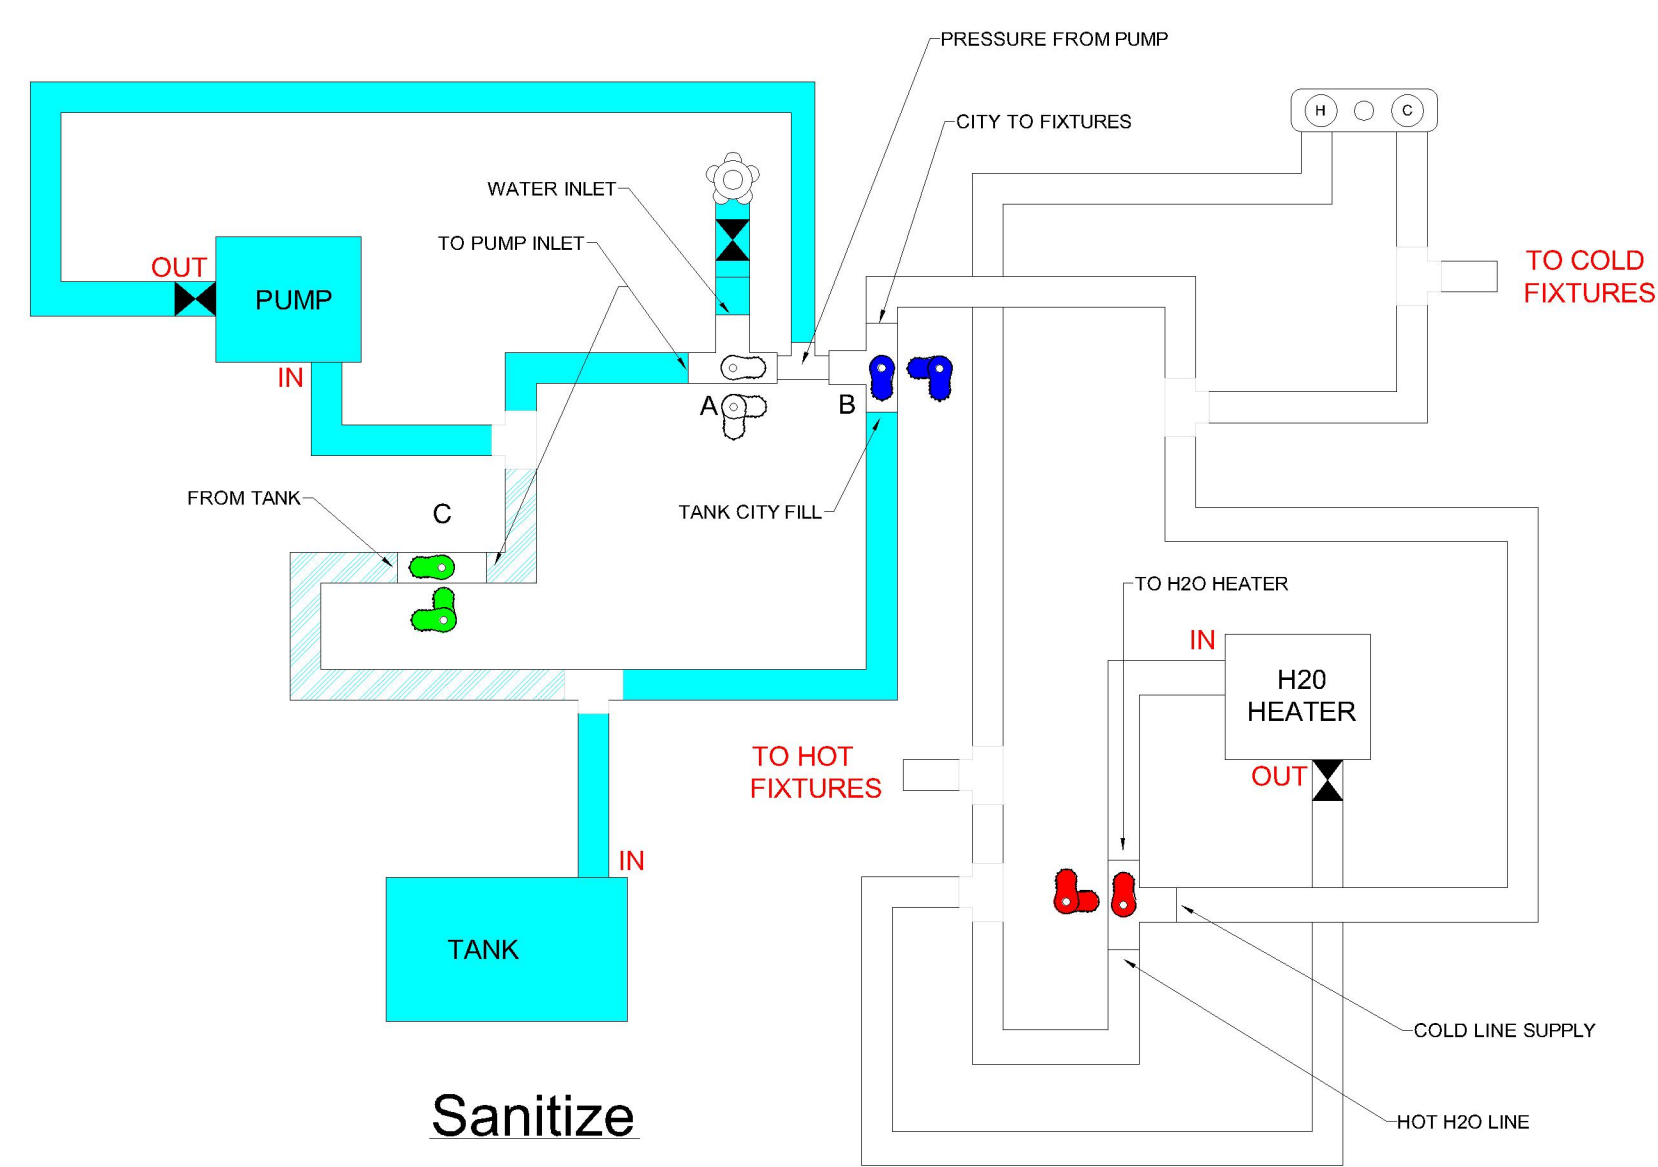

# P4 (4-HANDLE) NAUTILUS

LOOKING AT THE FRONT OF THE PANEL

Dry Camping

LOOKING AT THE FRONT OF THE PANEL

City Water

LOOKING AT THE FRONT OF THE PANEL

Winterize

LOOKING AT THE FRONT OF THE PANEL

PowerFill Tank

LOOKING AT THE FRONT OF THE PANEL

Sanitize