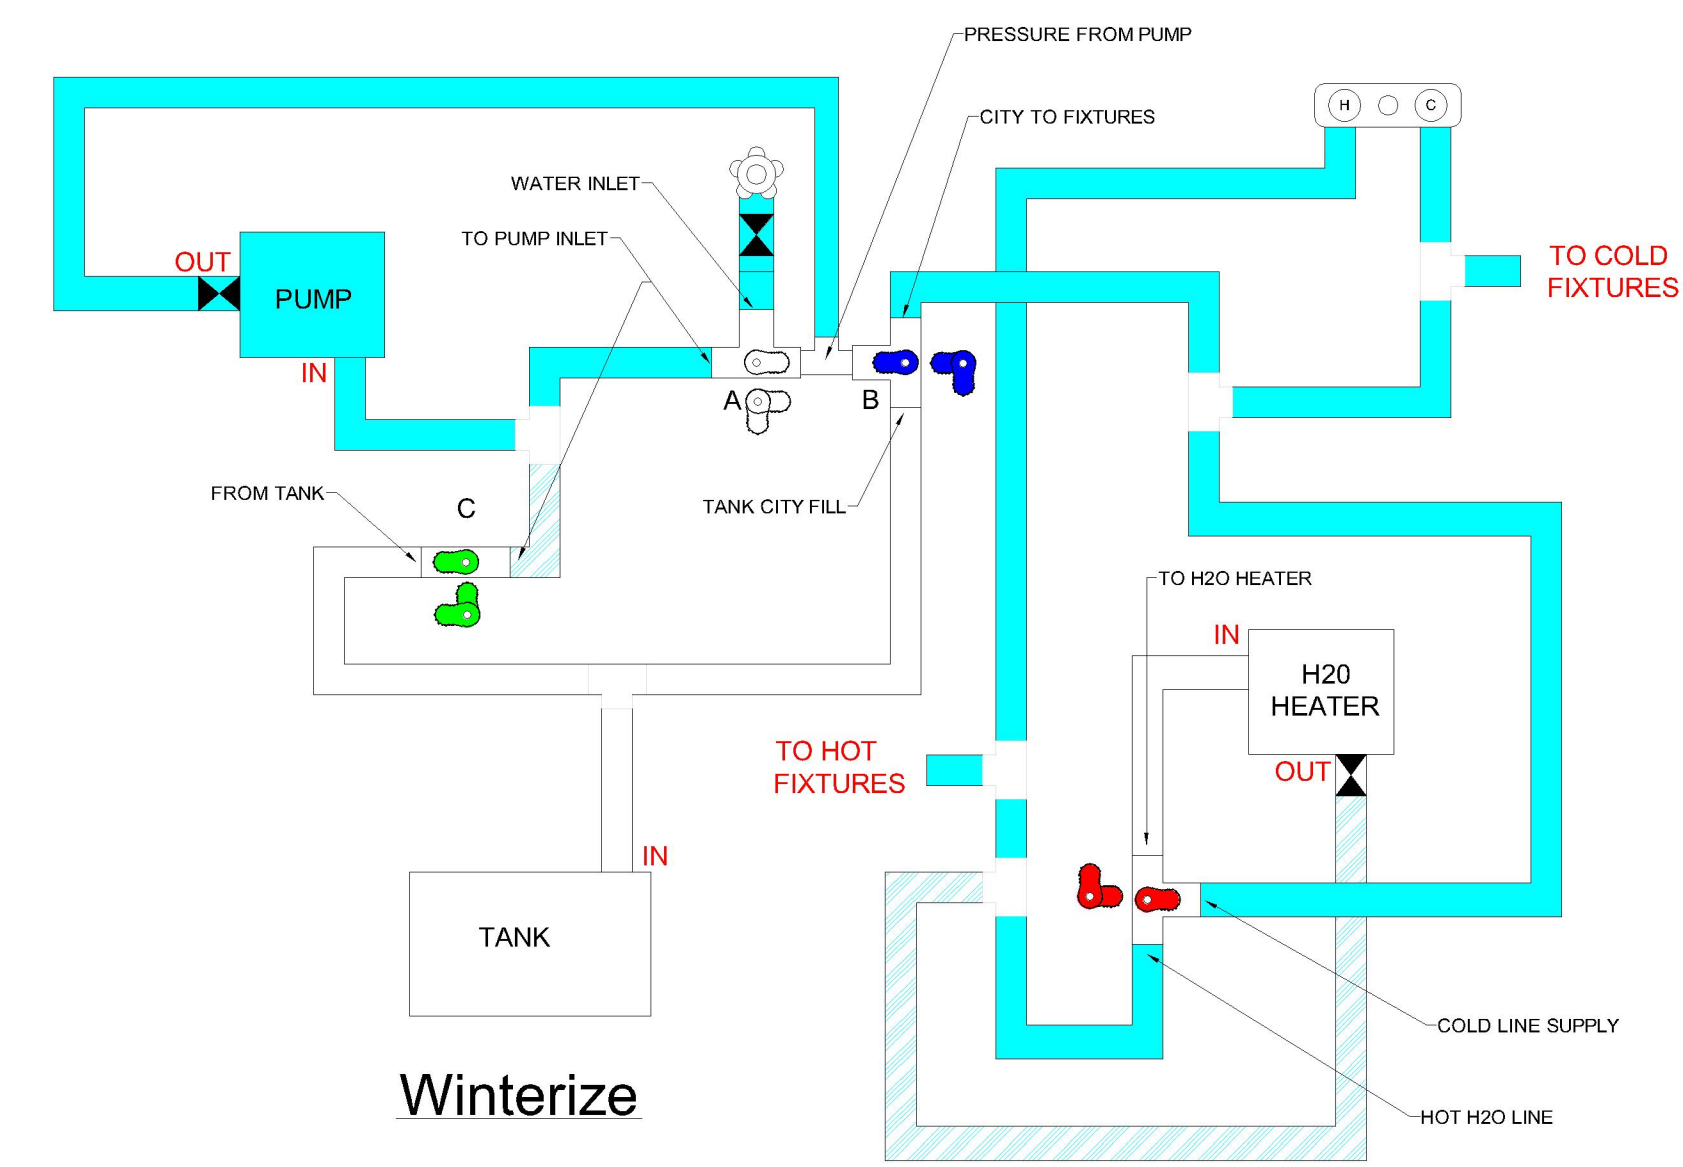

# P4 (4-HANDLE) NAUTILUS

LOOKING AT THE FRONT OF THE PANEL

Dry Camping

LOOKING AT THE FRONT OF THE PANEL

City Water

LOOKING AT THE FRONT OF THE PANEL

Winterize

LOOKING AT THE FRONT OF THE PANEL

PowerFill Tank

LOOKING AT THE FRONT OF THE PANEL

Sanitize