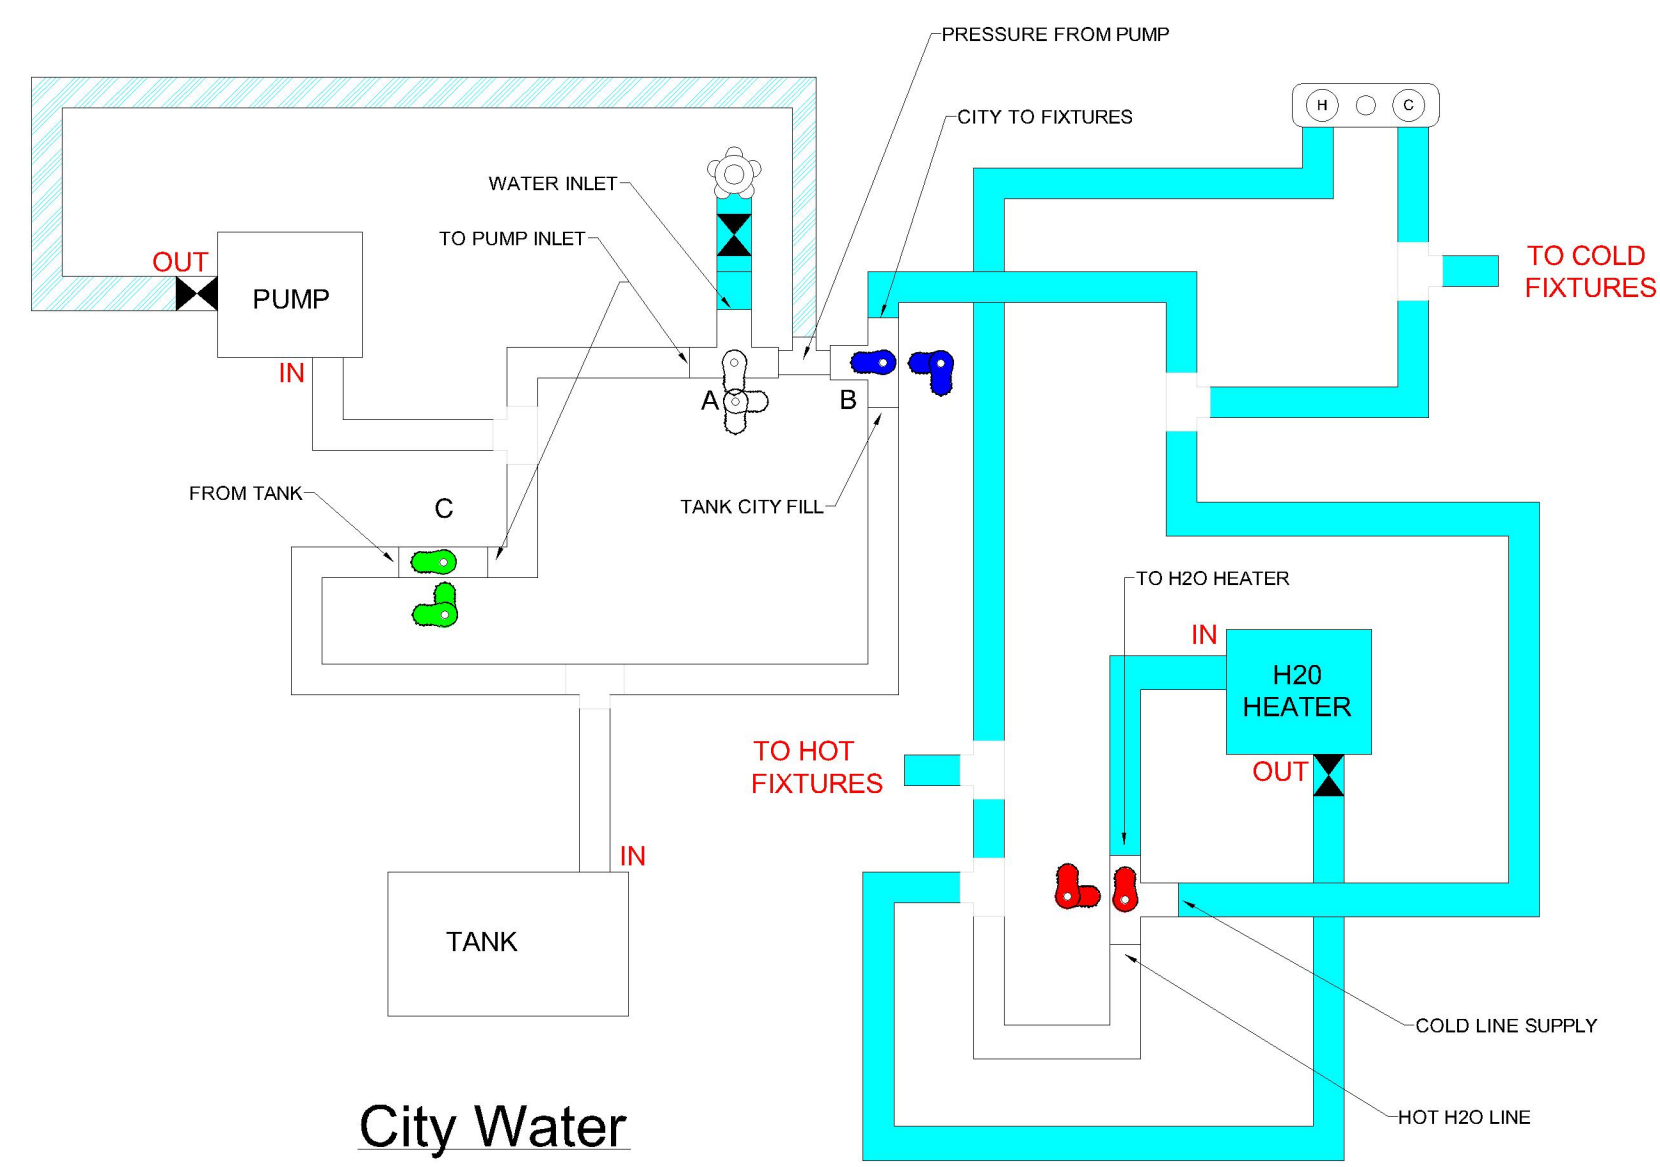

# P4 (4-HANDLE) NAUTILUS

LOOKING AT THE FRONT OF THE PANEL

Dry Camping

LOOKING AT THE FRONT OF THE PANEL

City Water

LOOKING AT THE FRONT OF THE PANEL

Winterize

LOOKING AT THE FRONT OF THE PANEL

PowerFill Tank

LOOKING AT THE FRONT OF THE PANEL

Sanitize